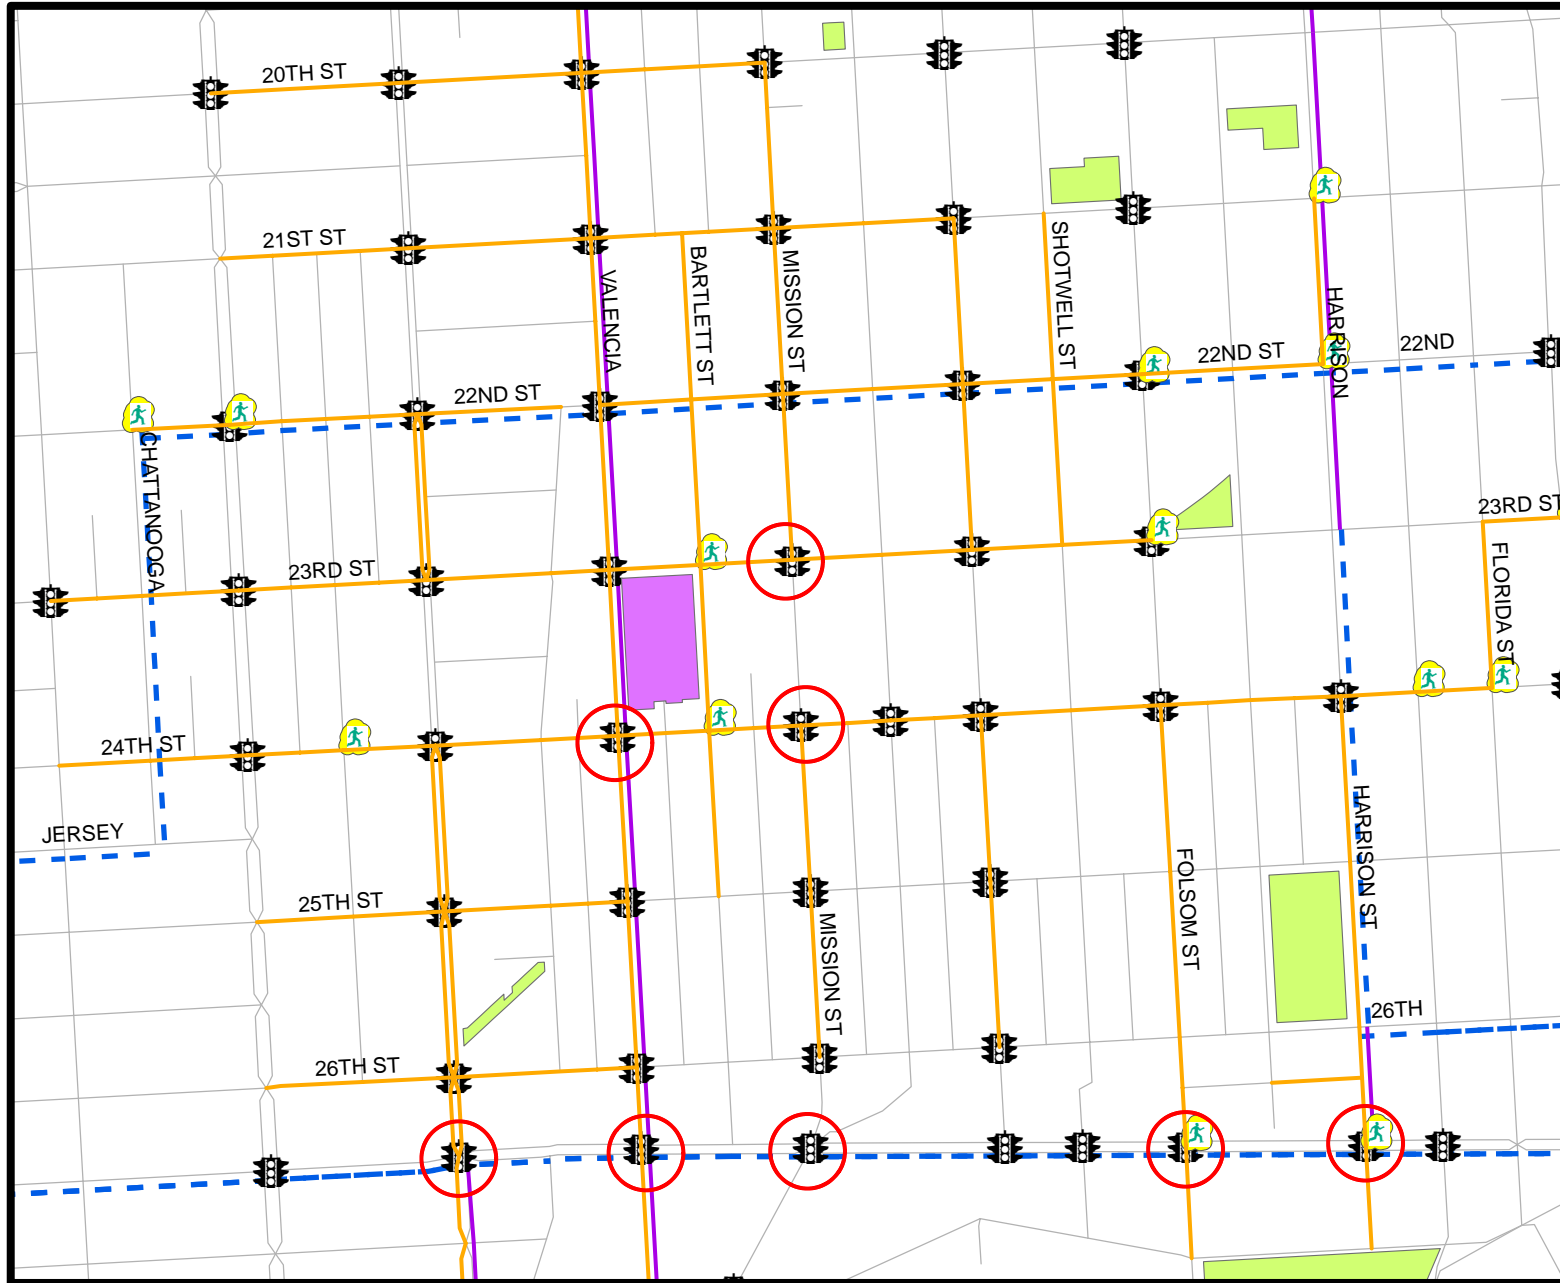

Buena Vista Horace Mann K-8 - Safe Routes Walking and Biking Map

Legend

- Recommended Walking Routes
- Buena Vista Horace Mann K-8
- Crossing Guard
- Signal
- Bike Lanes
- Bike Routes
- Parks and Playgrounds
- Busy intersection

Date: August 2011

Disclaimer:

1. New hazards or conditions may arise. Parents and children should exercise common sense in following the maps.
2. Safe Routes to Schools does not guarantee the safety of the routes.
3. Parents must make final determination regarding whether child is ready to safety travel on any given route.