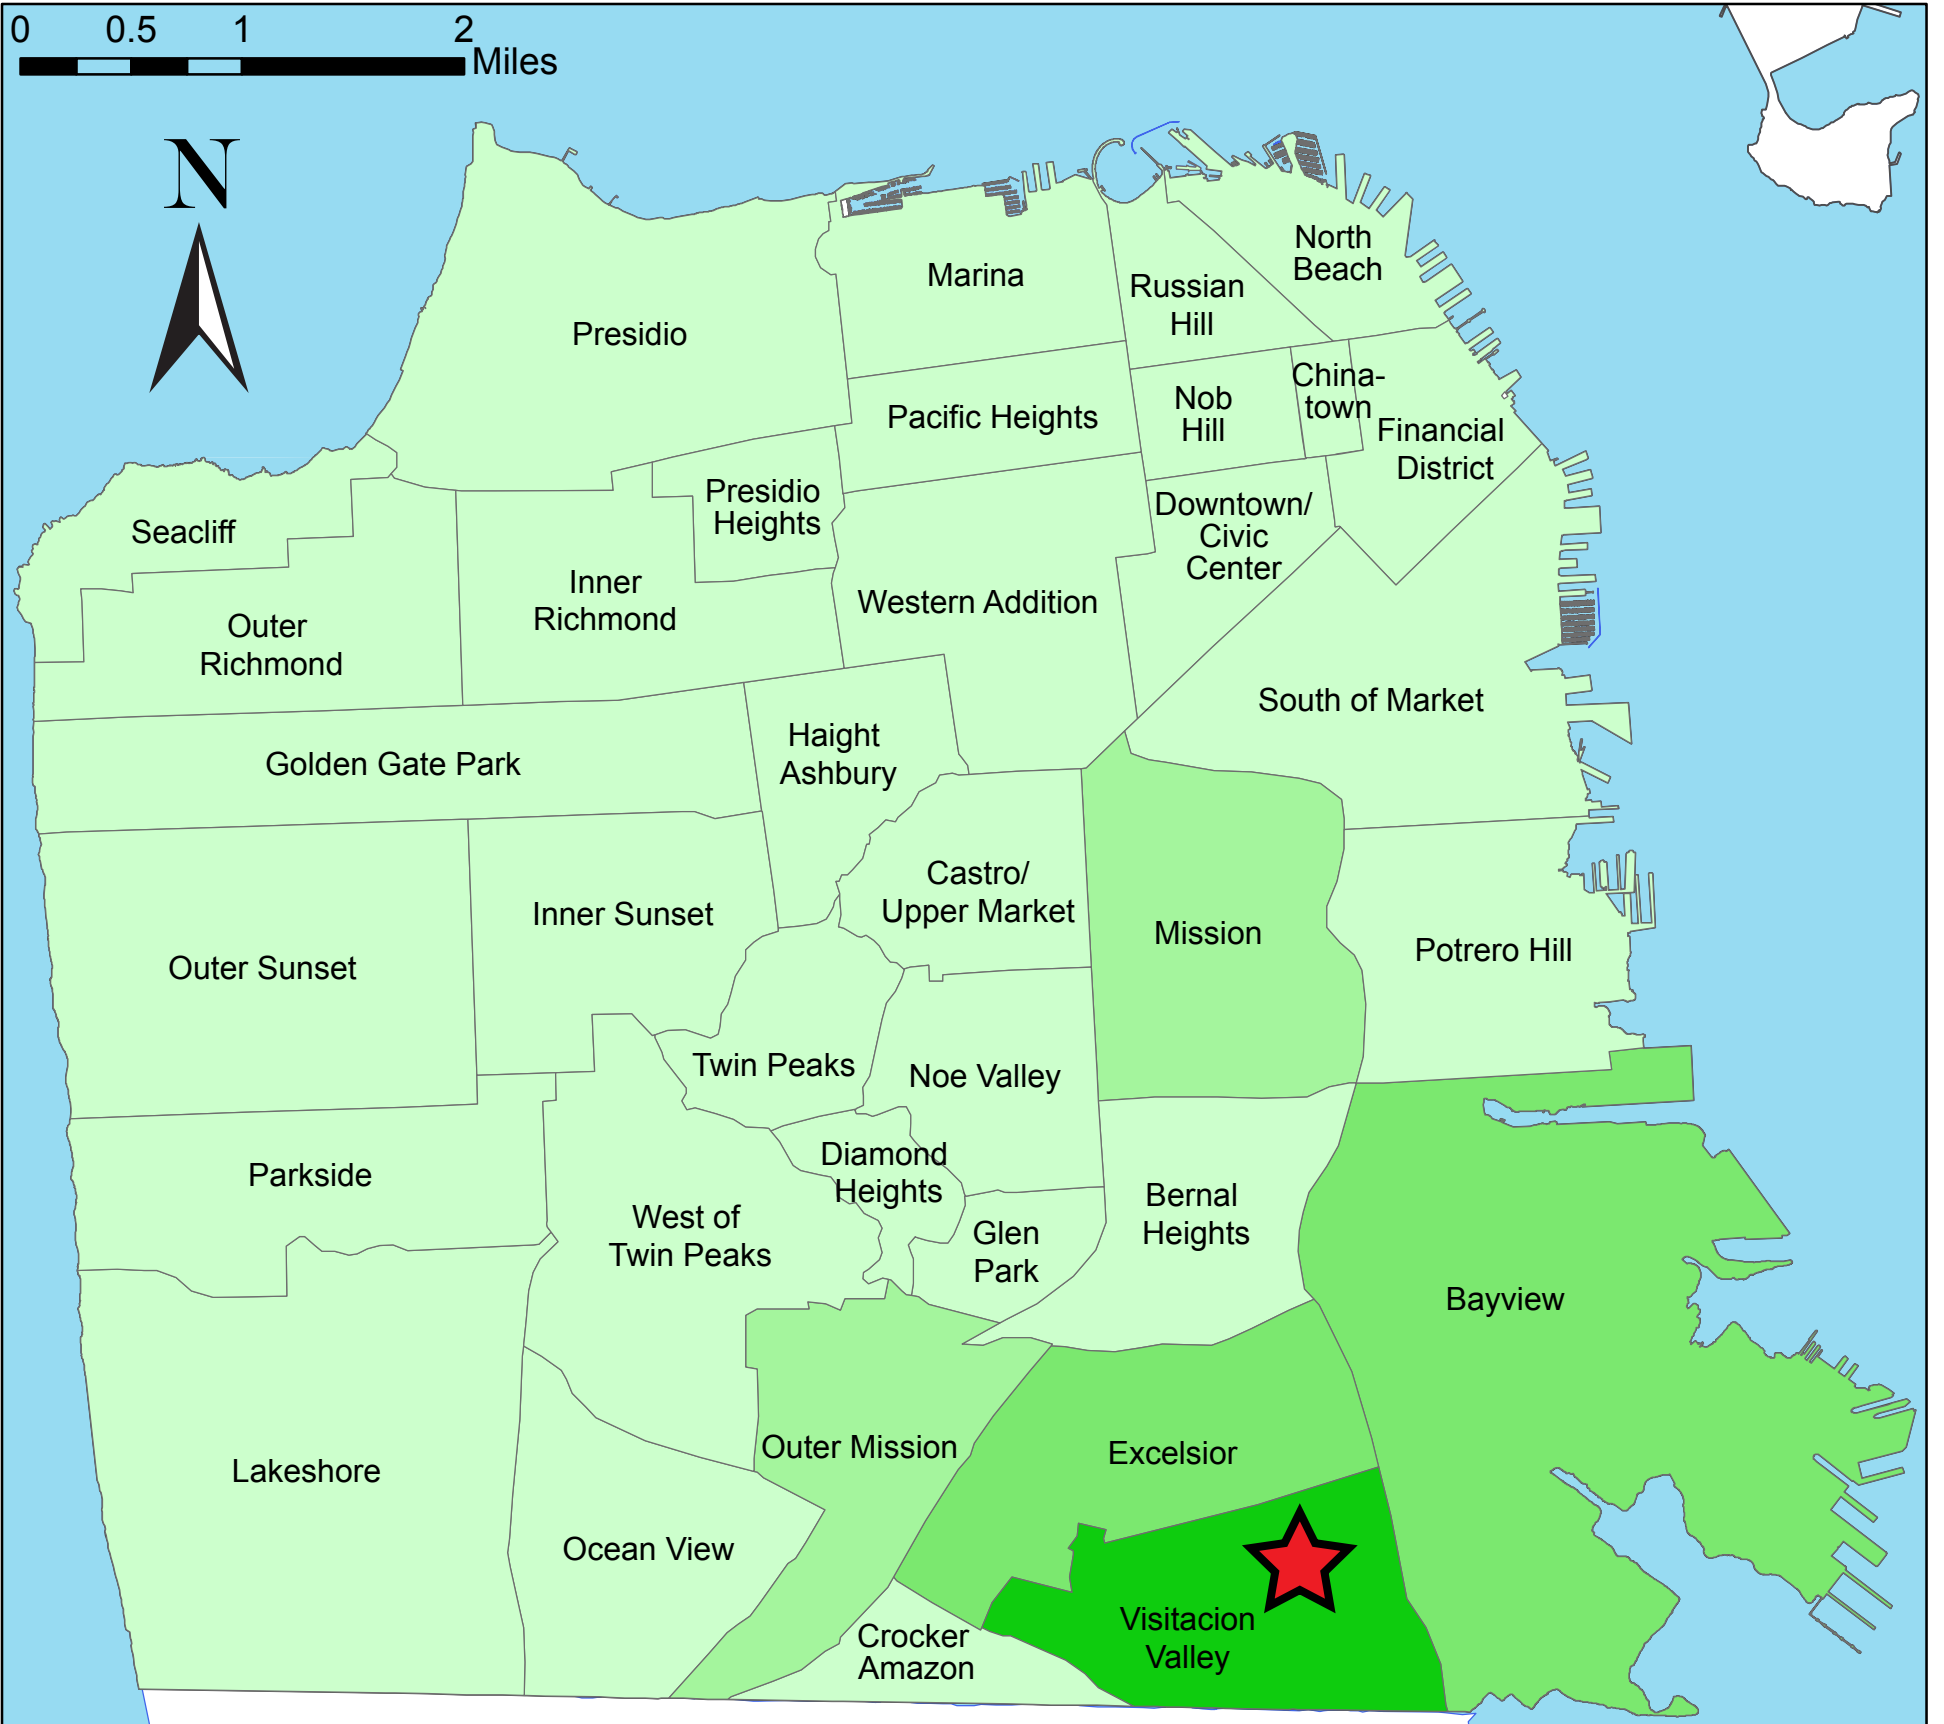

El Dorado - Percent of Students by Neighborhood