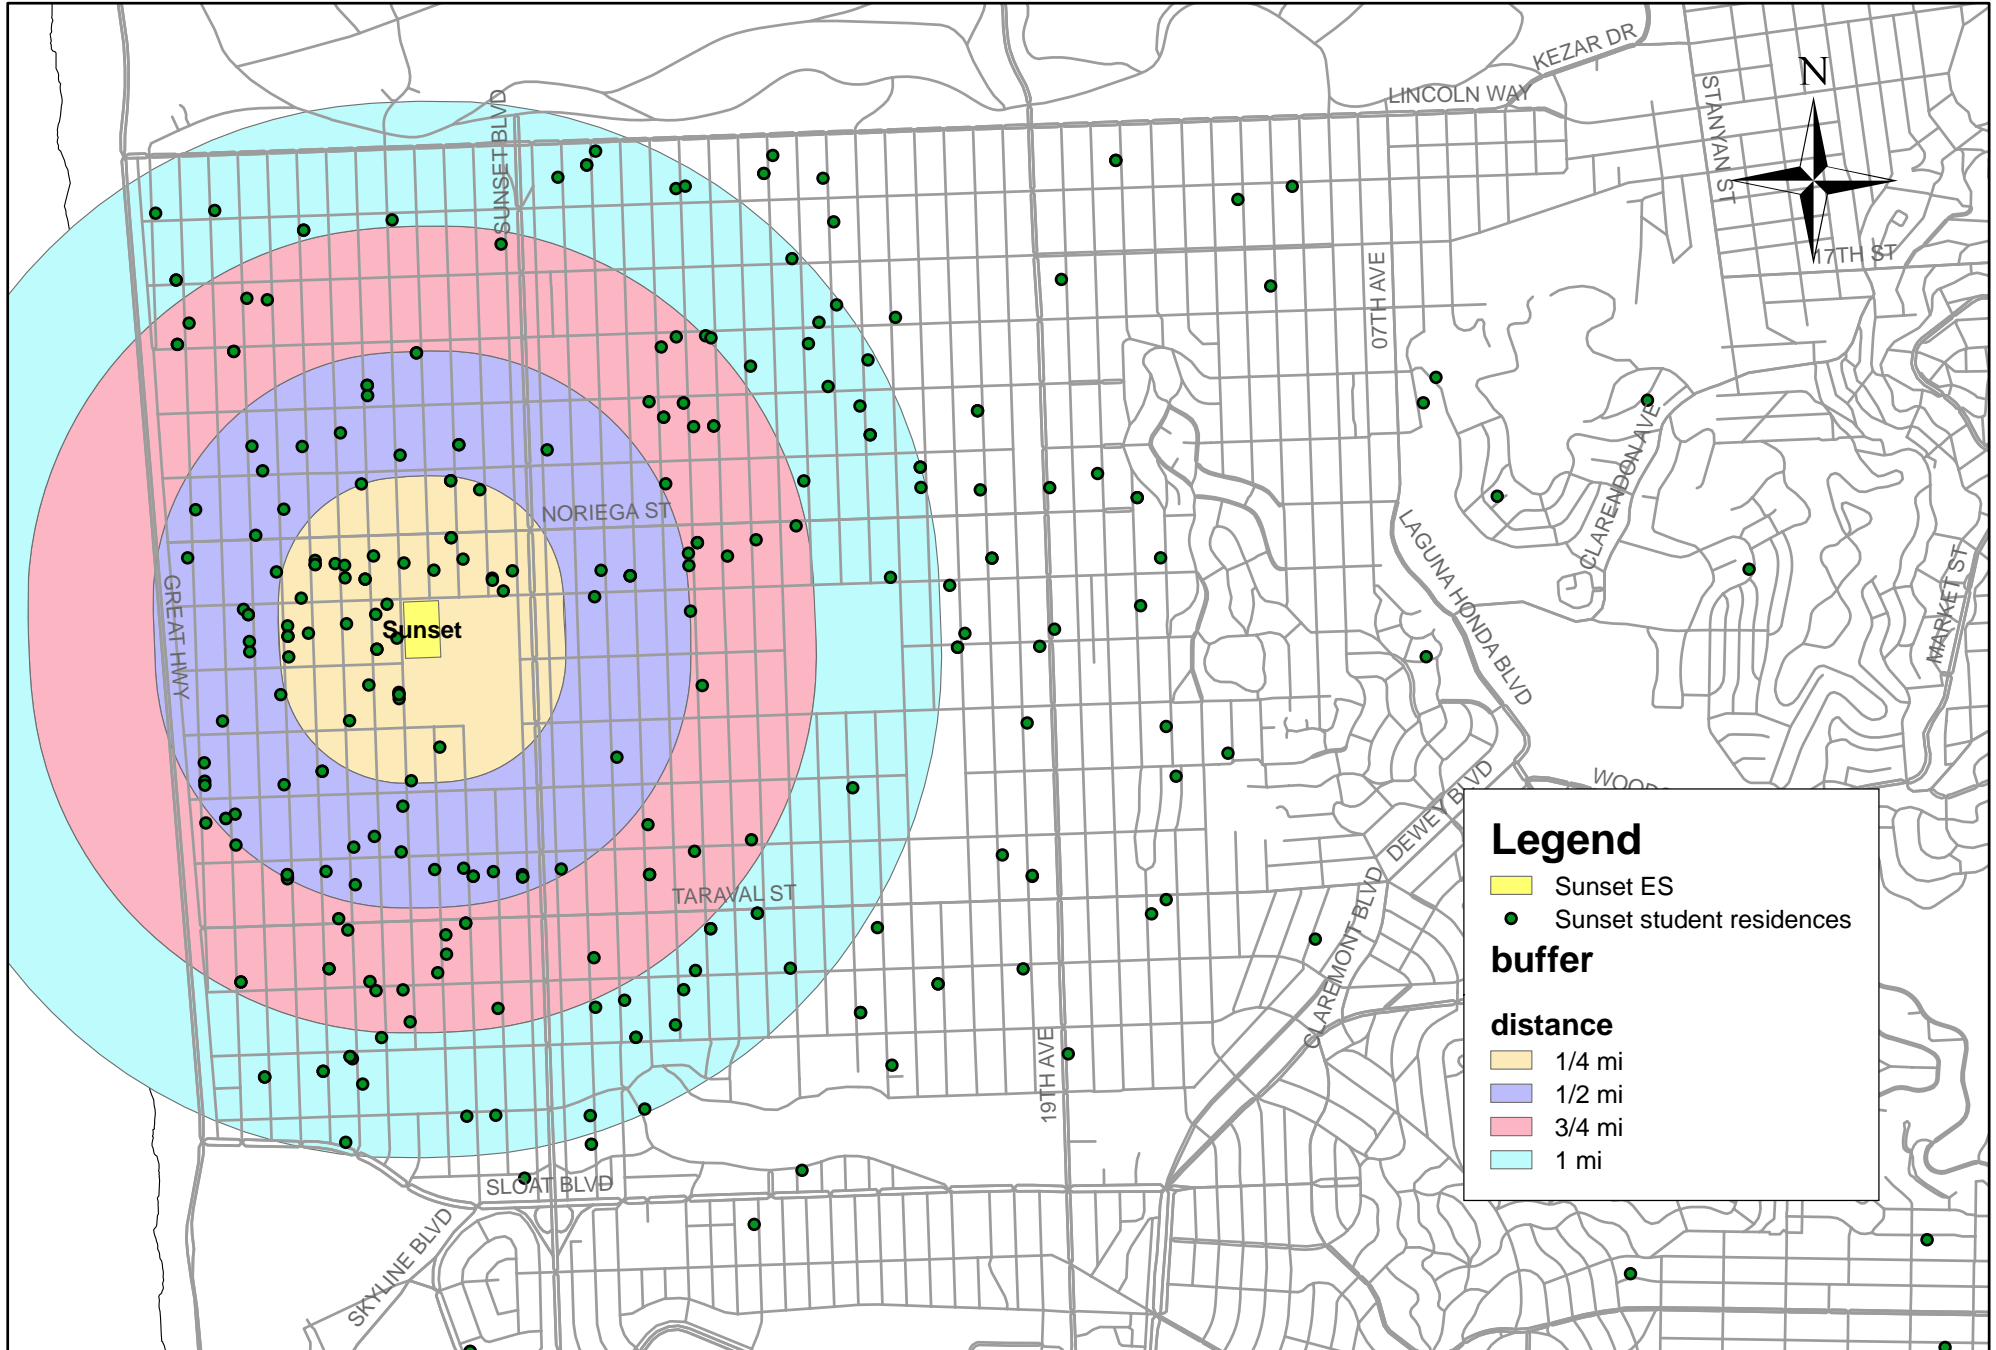

Sunset Elementary School, San Francisco, CA

Student Residences

Legend

- Sunset ES
- Sunset student residences

buffer

distance

- 1/4 mi
- 1/2 mi
- 3/4 mi
- 1 mi