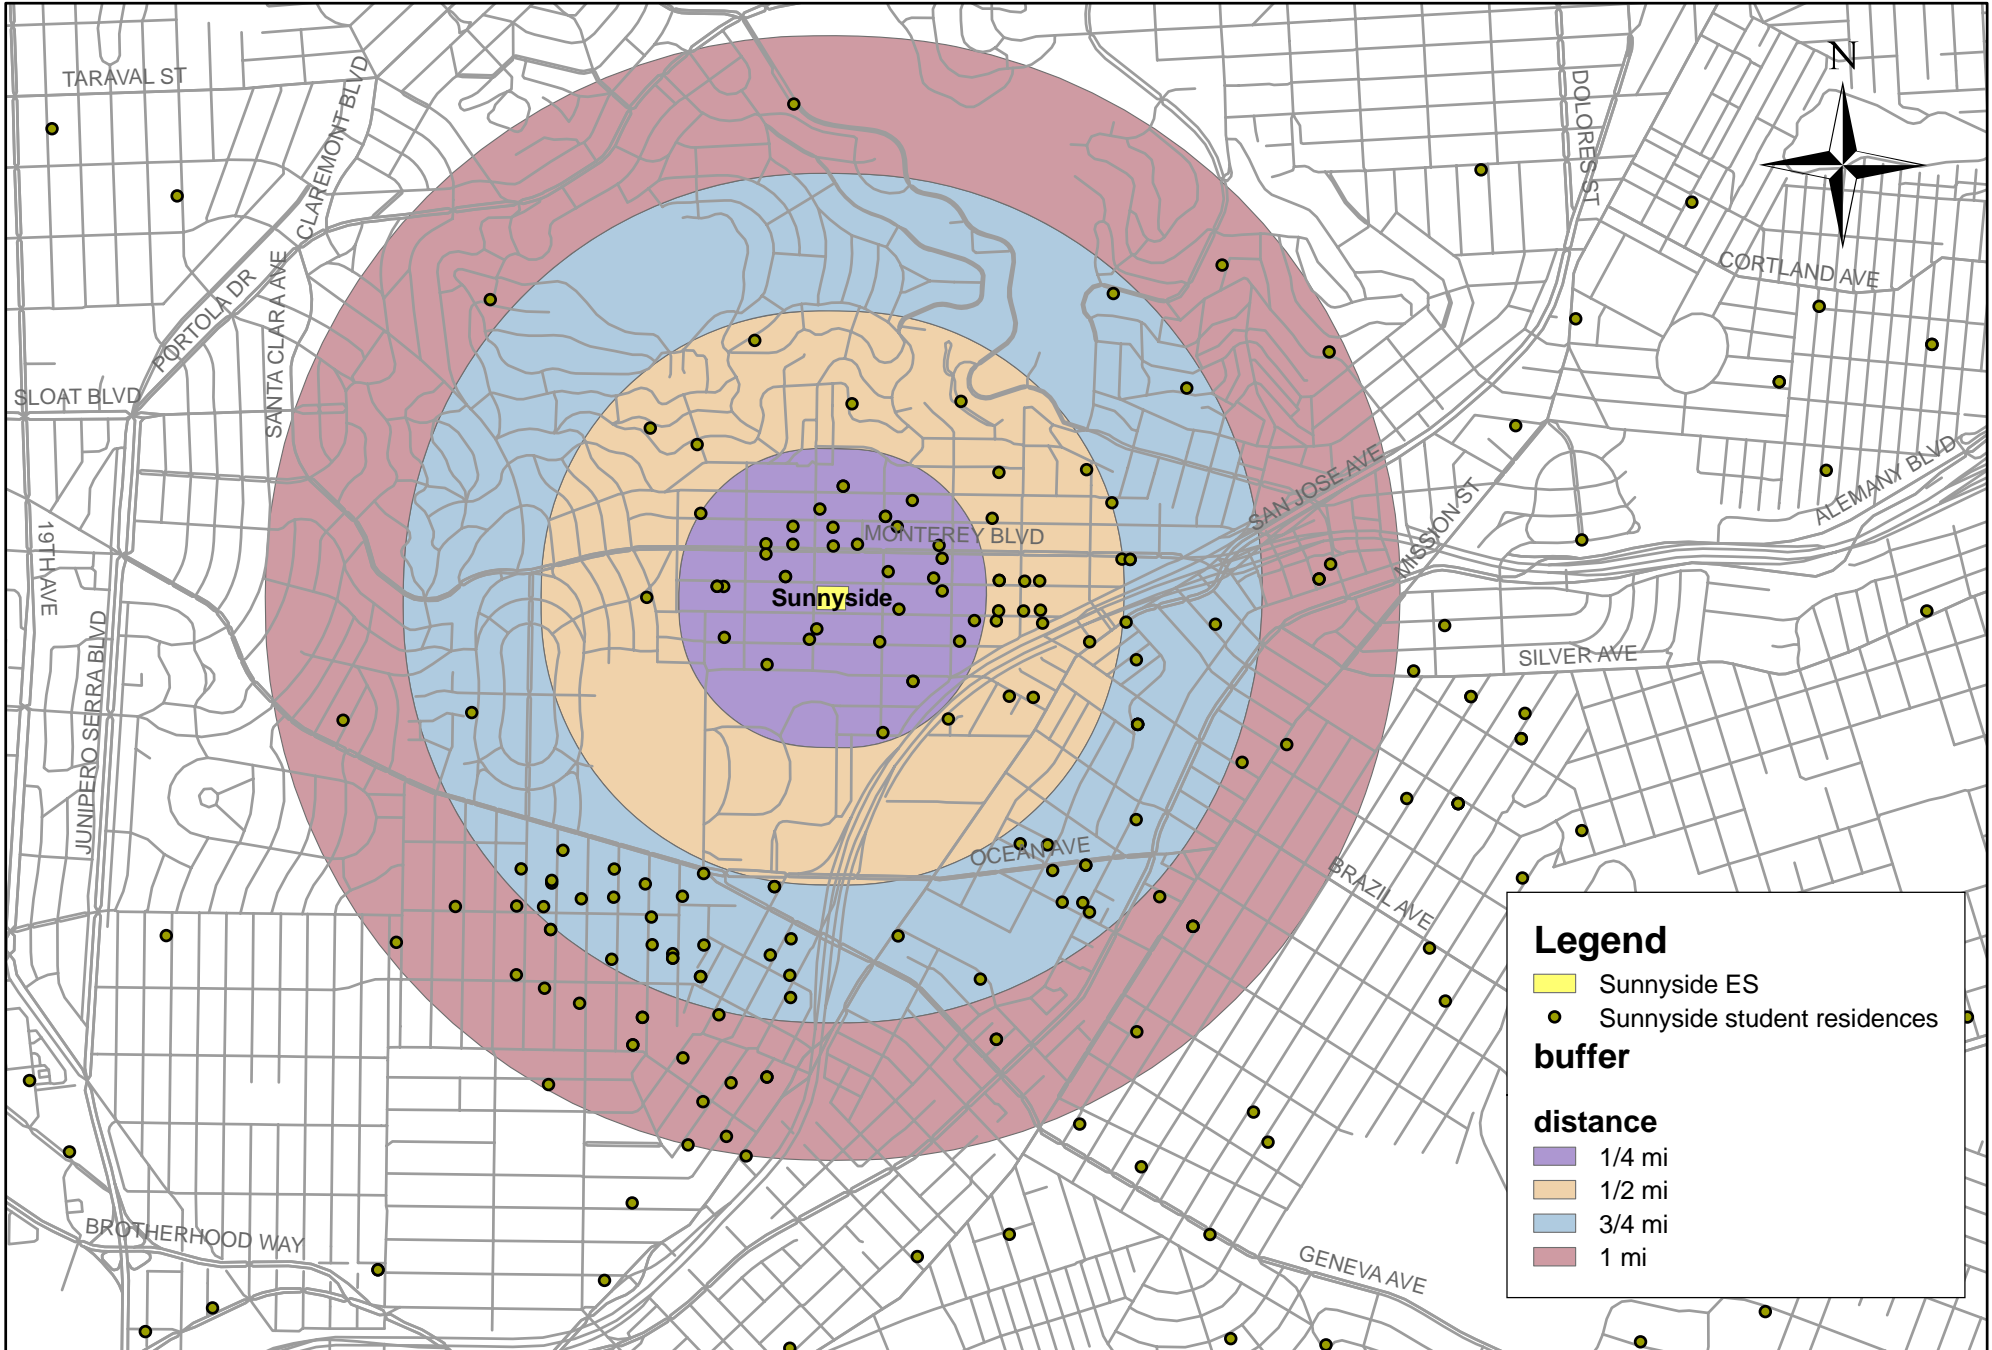

Sunnyside Elementary School, San Francisco, CA

Student Residences

Legend

- Sunnyside ES
- Sunnyside student residences

buffer

distance

- 1/4 mi
- 1/2 mi
- 3/4 mi
- 1 mi