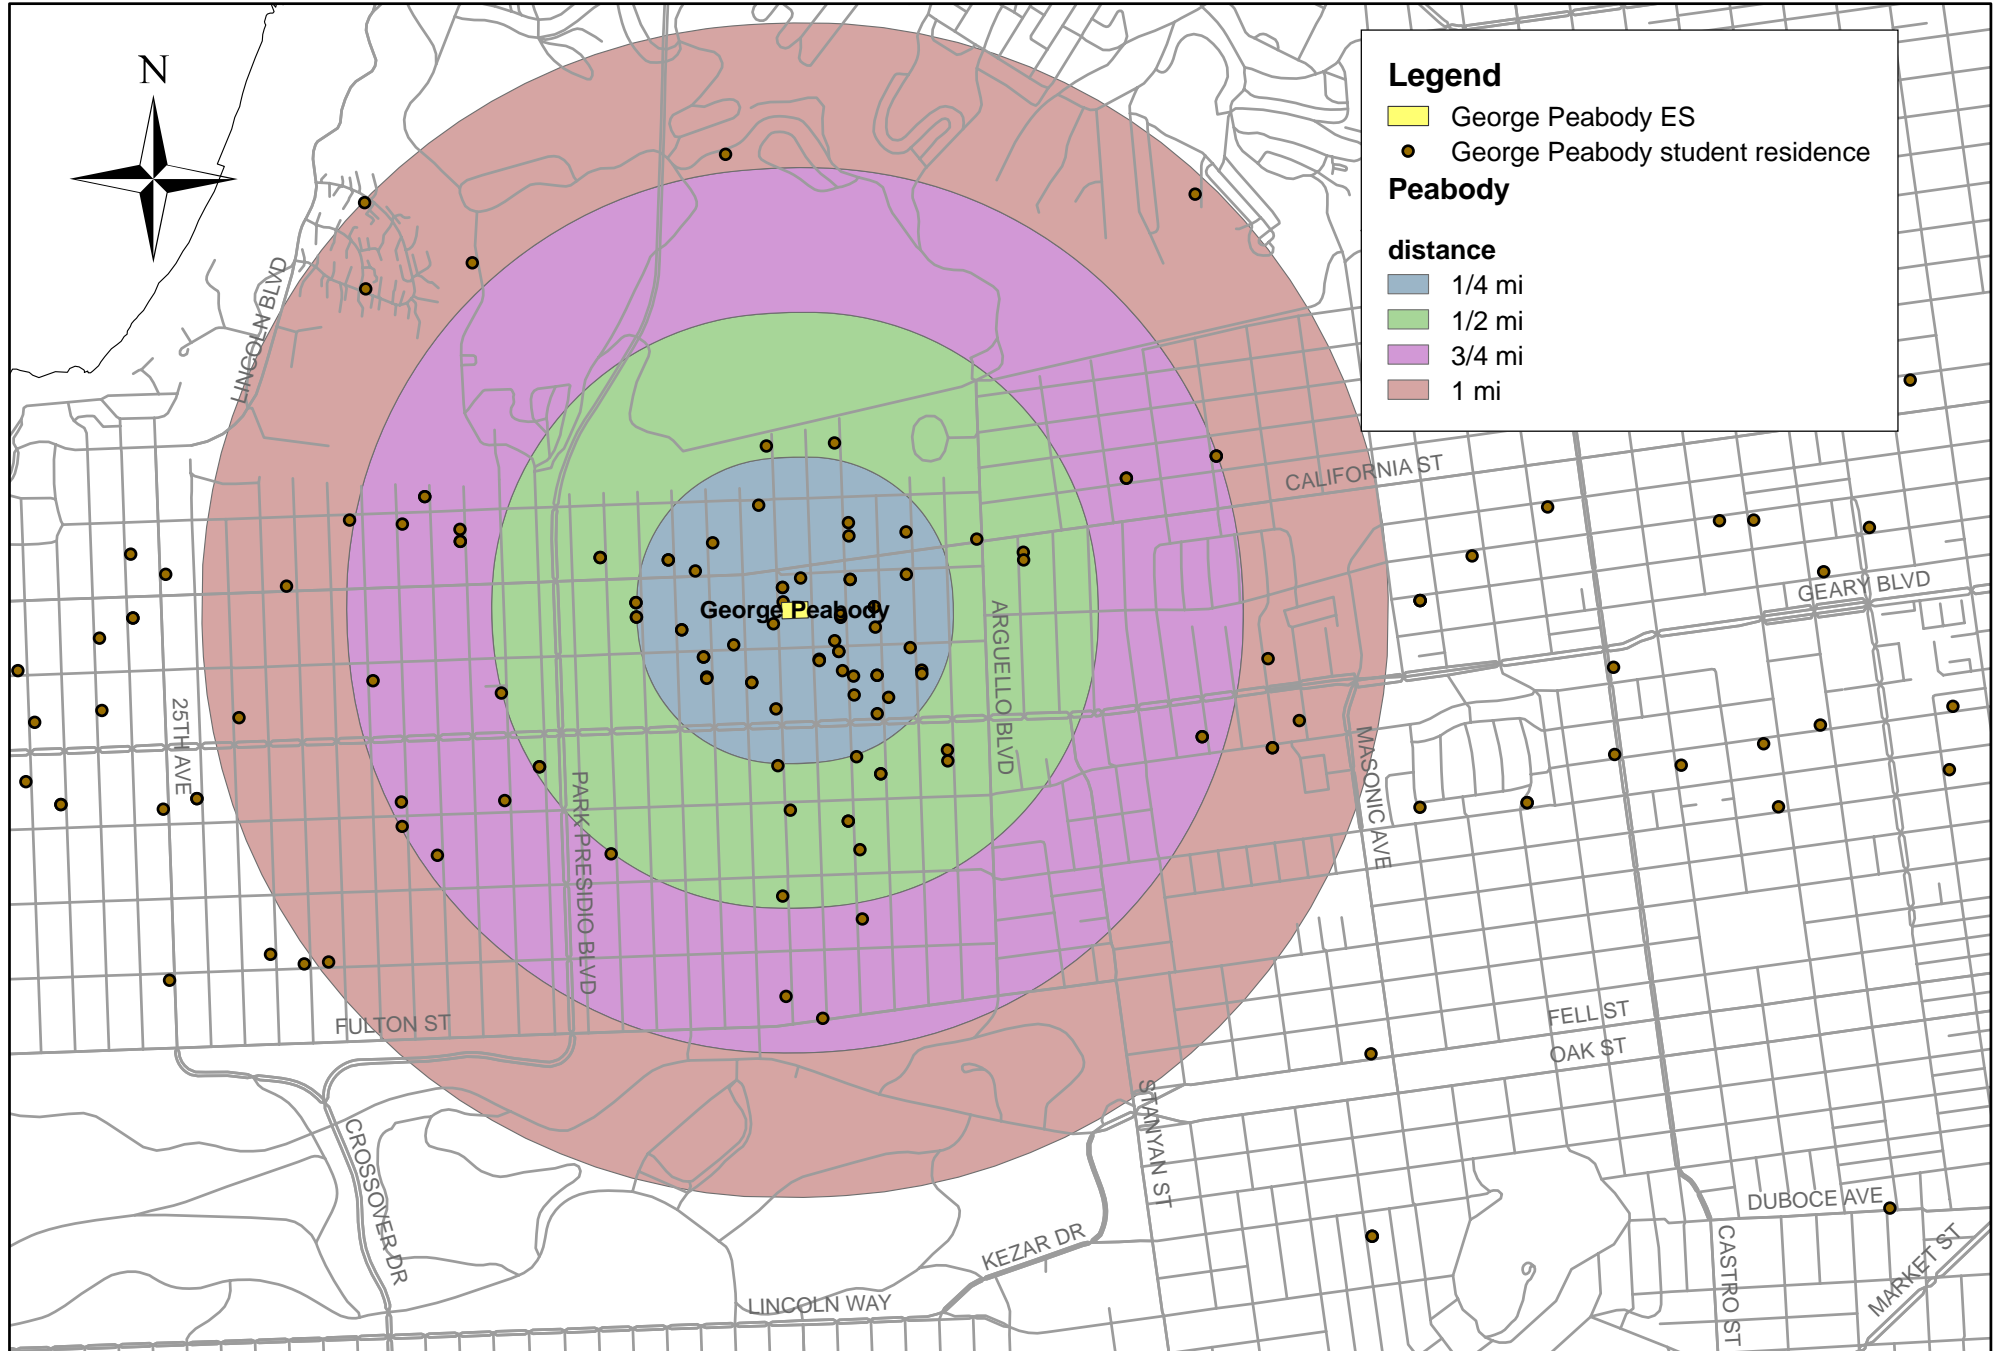

George Peabody Elementary School, San Francisco, CA

Student Residences

Legend

- George Peabody ES
- George Peabody student residence

Peabody

distance

- 1/4 mi
- 1/2 mi
- 3/4 mi
- 1 mi