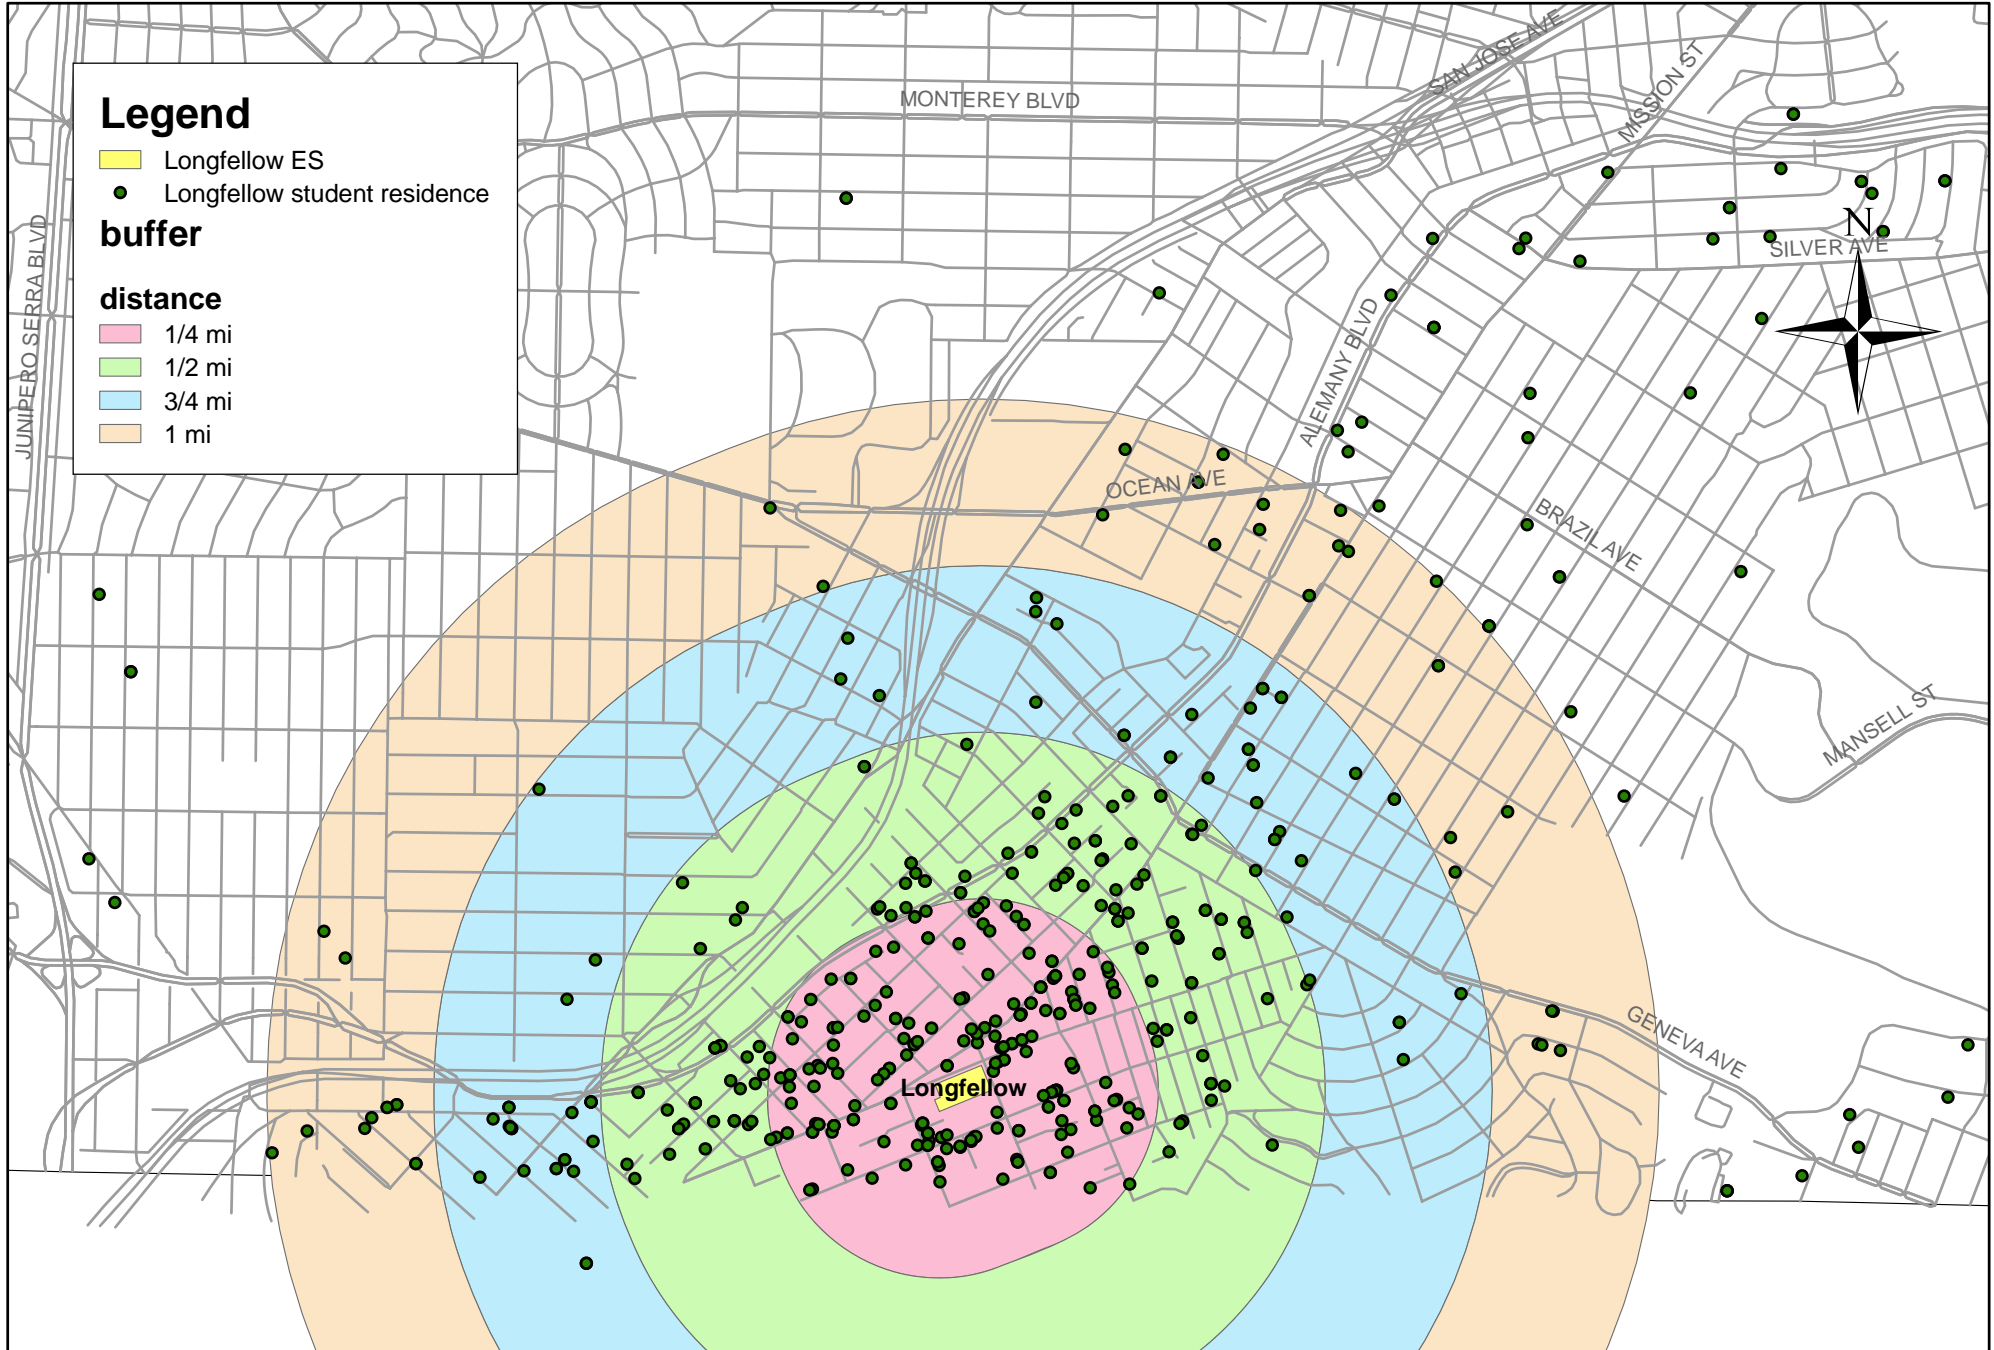

Longfellow Elementary School, San Francisco, CA

Student Residences

Legend

- Longfellow ES
- Longfellow student residence

buffer

distance

- 1/4 mi
- 1/2 mi
- 3/4 mi
- 1 mi