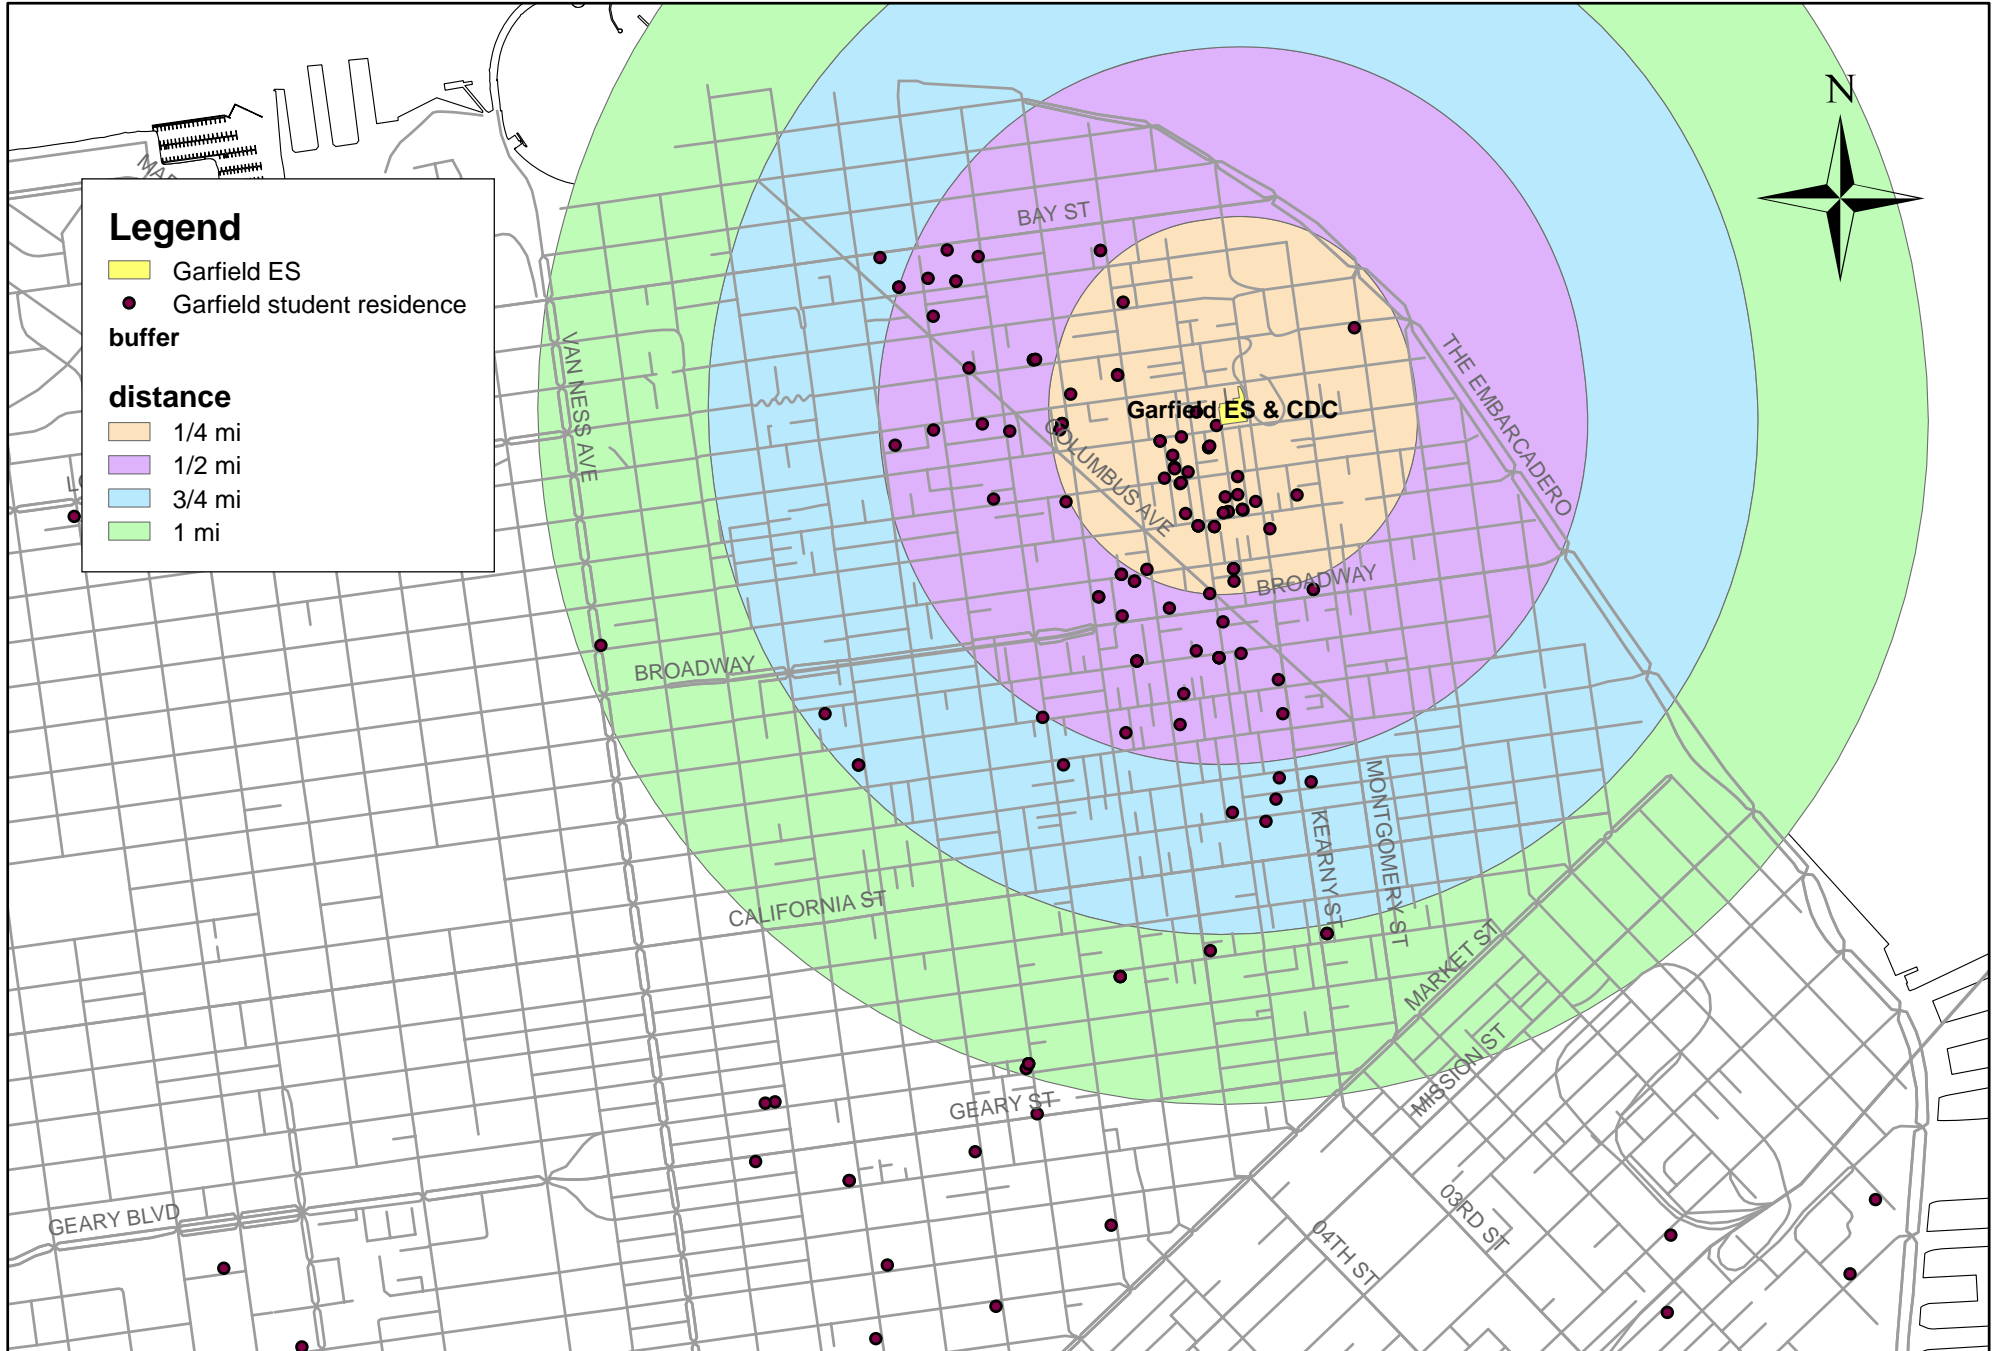

Garfield Elementary School, San Francisco, CA Student Residences

Legend

- Garfield ES
- Garfield student residence

buffer

distance

- 1/4 mi
- 1/2 mi
- 3/4 mi
- 1 mi