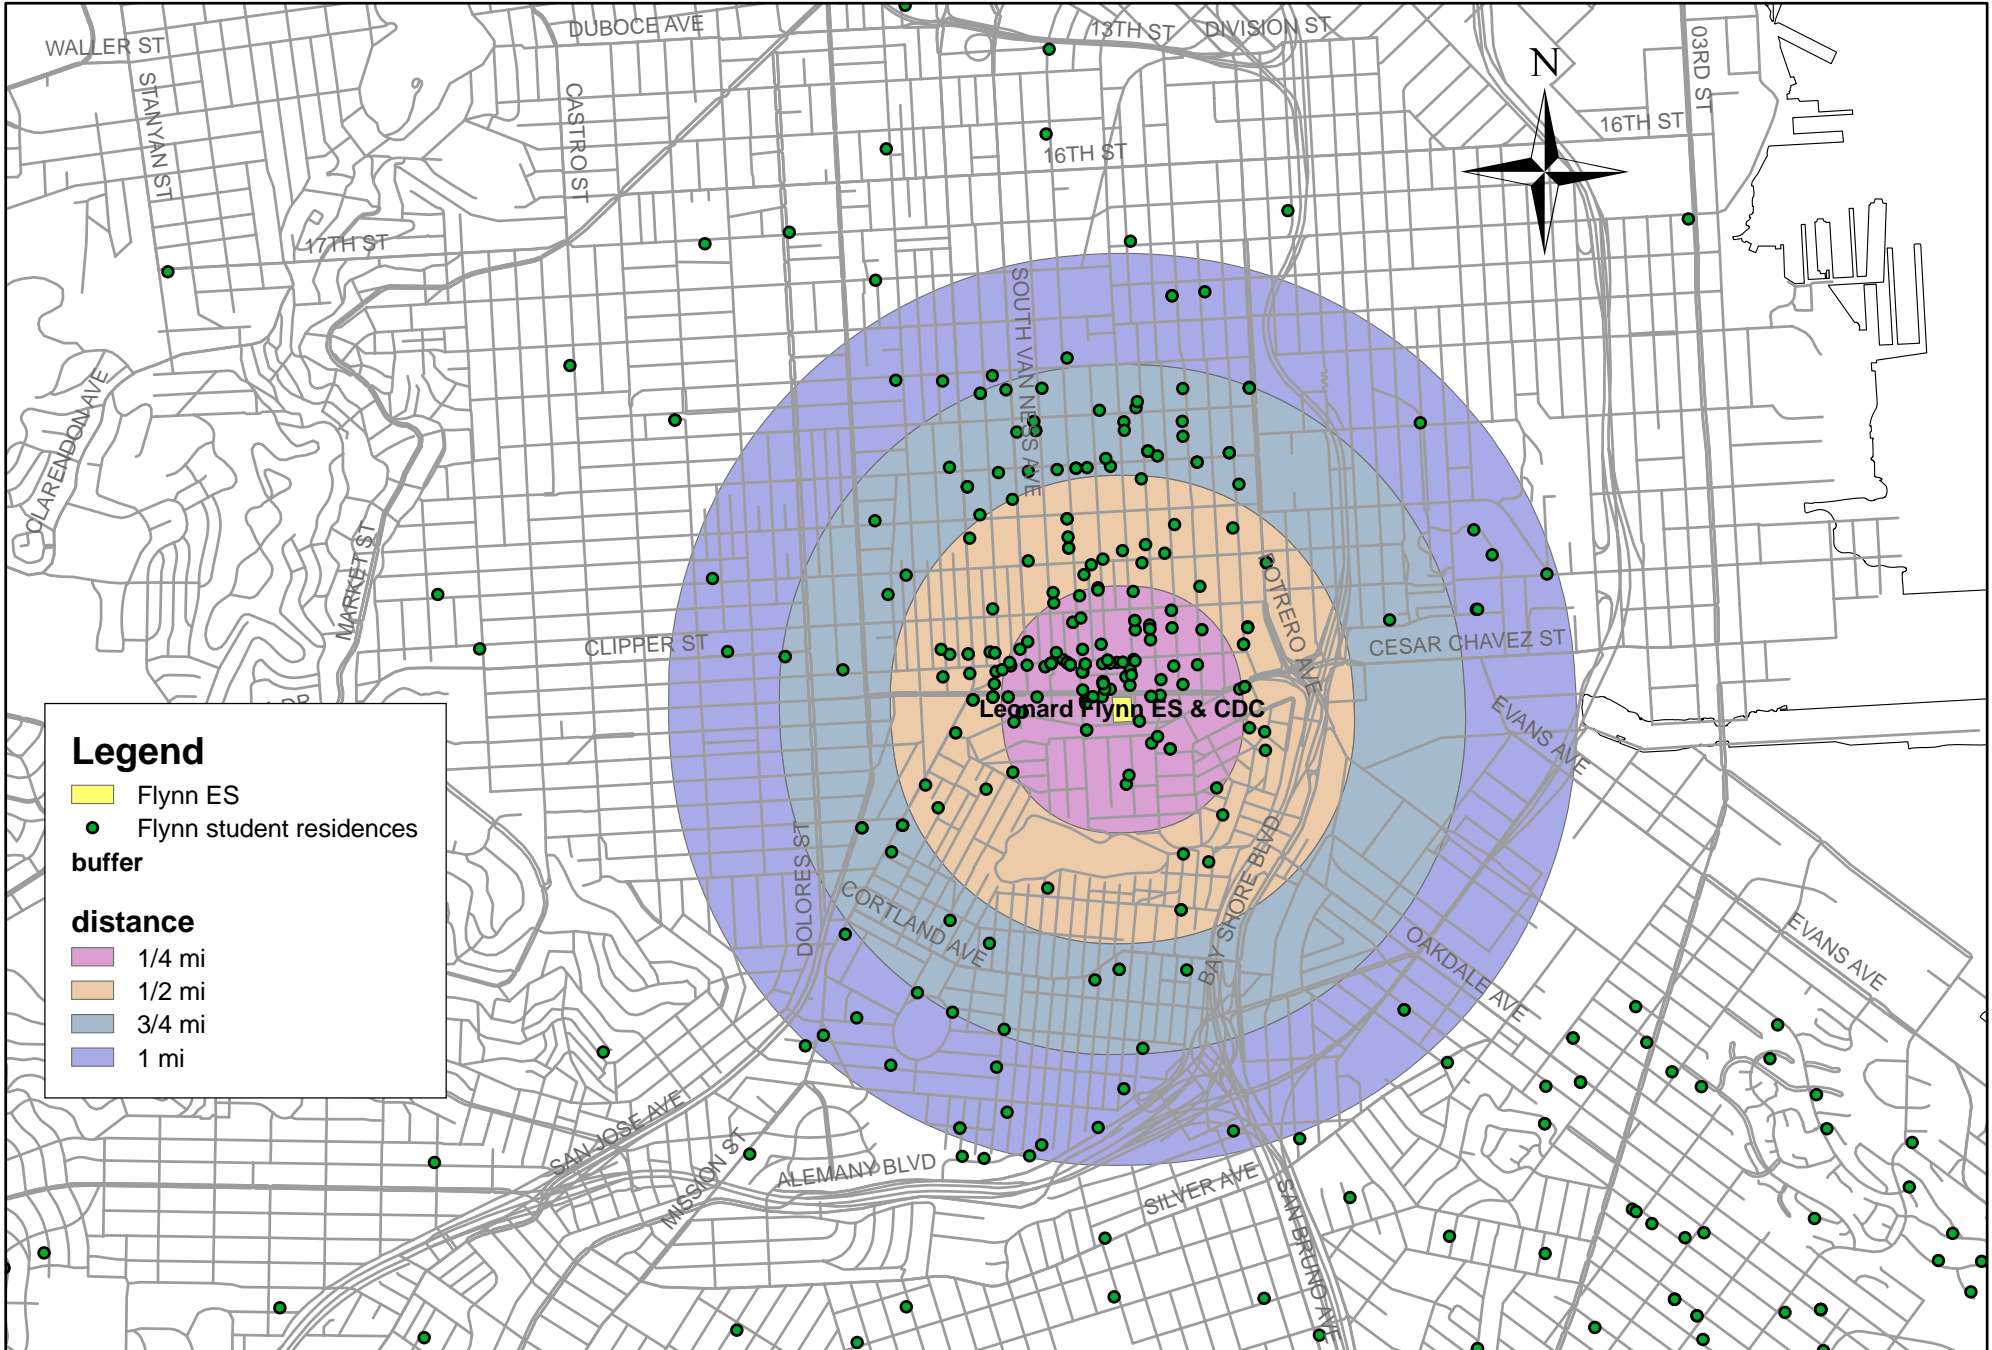

Leonard Flynn Elementary School, San Francisco, CA

Student Residences

Legend

- Flynn ES
- Flynn student residences

buffer

distance

- 1/4 mi
- 1/2 mi
- 3/4 mi
- 1 mi