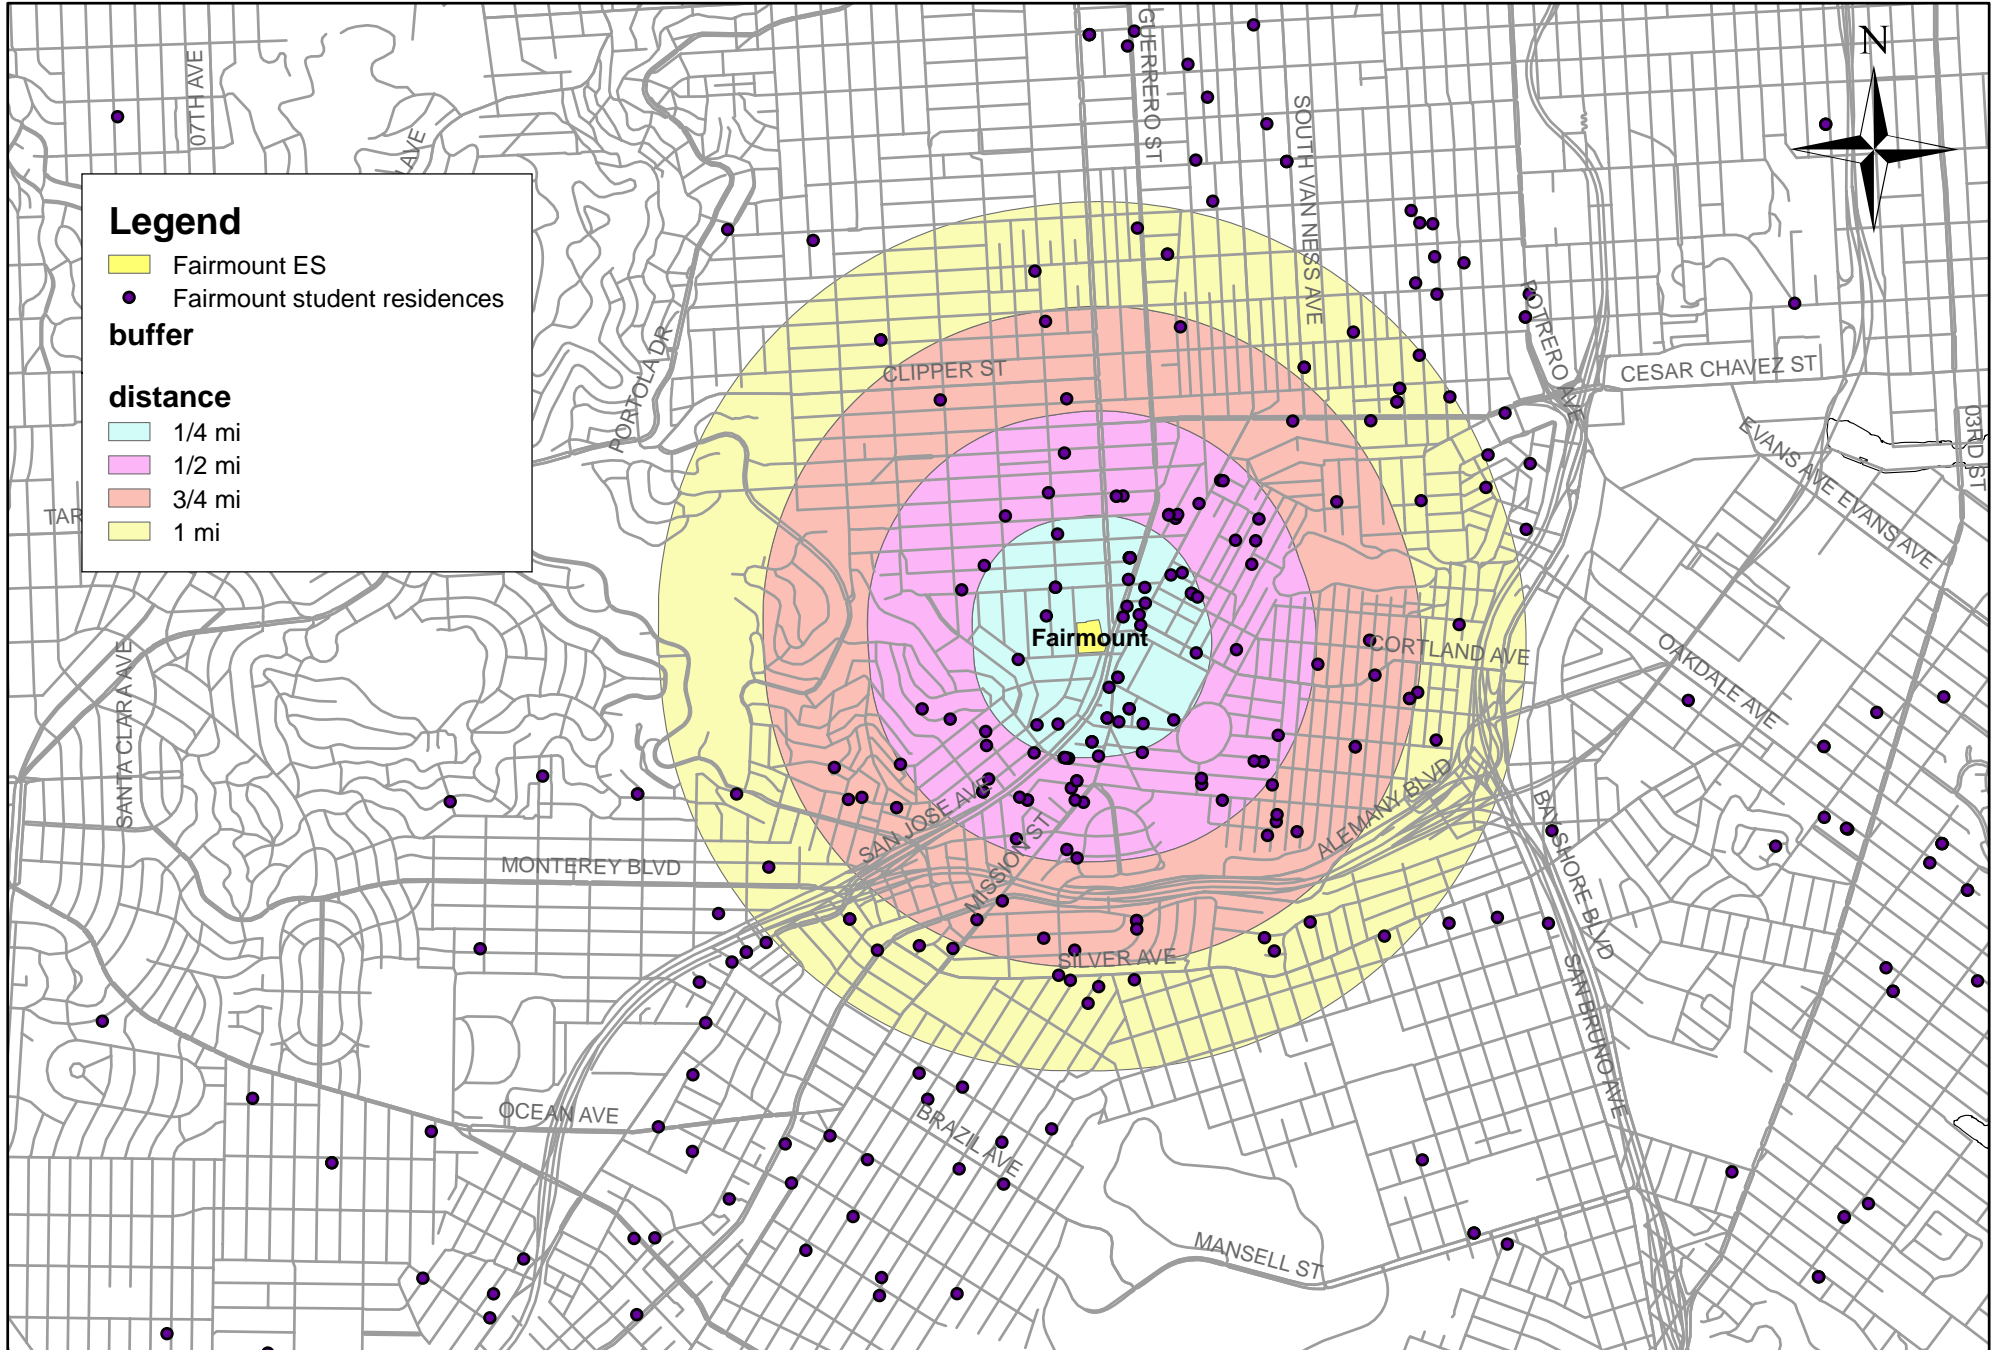

Fairmount Elementary School, San Francisco, CA

Student Residences

Legend

- Fairmount ES
- Fairmount student residences

buffer

distance

- 1/4 mi
- 1/2 mi
- 3/4 mi
- 1 mi