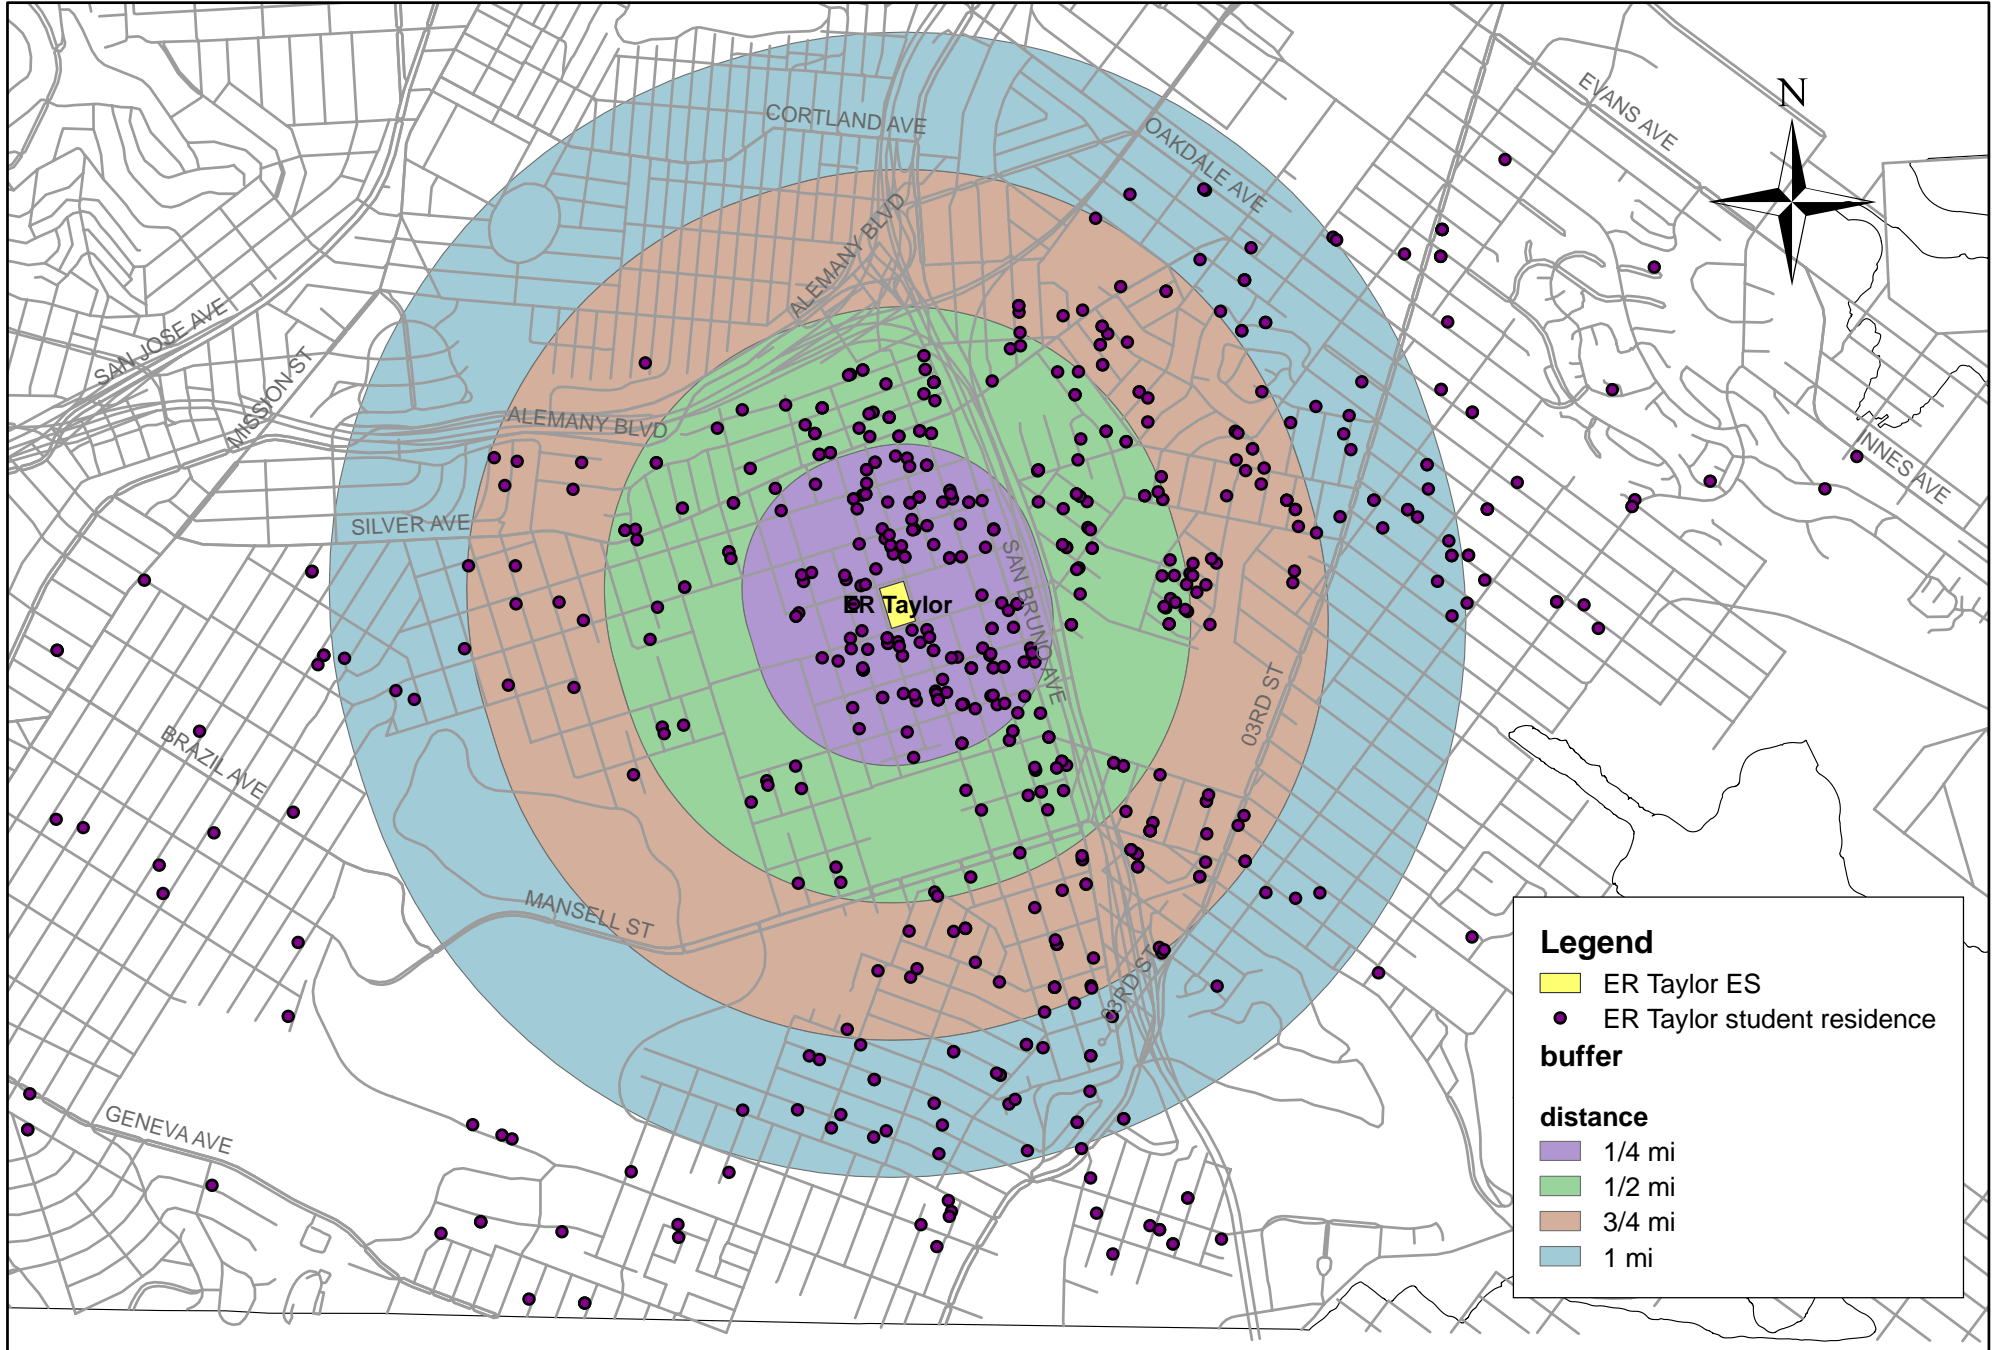

E R Taylor Elementary School, San Francisco, CA

Student Residences

Legend

- ER Taylor ES
- ER Taylor student residence

buffer

distance

- 1/4 mi
- 1/2 mi
- 3/4 mi
- 1 mi