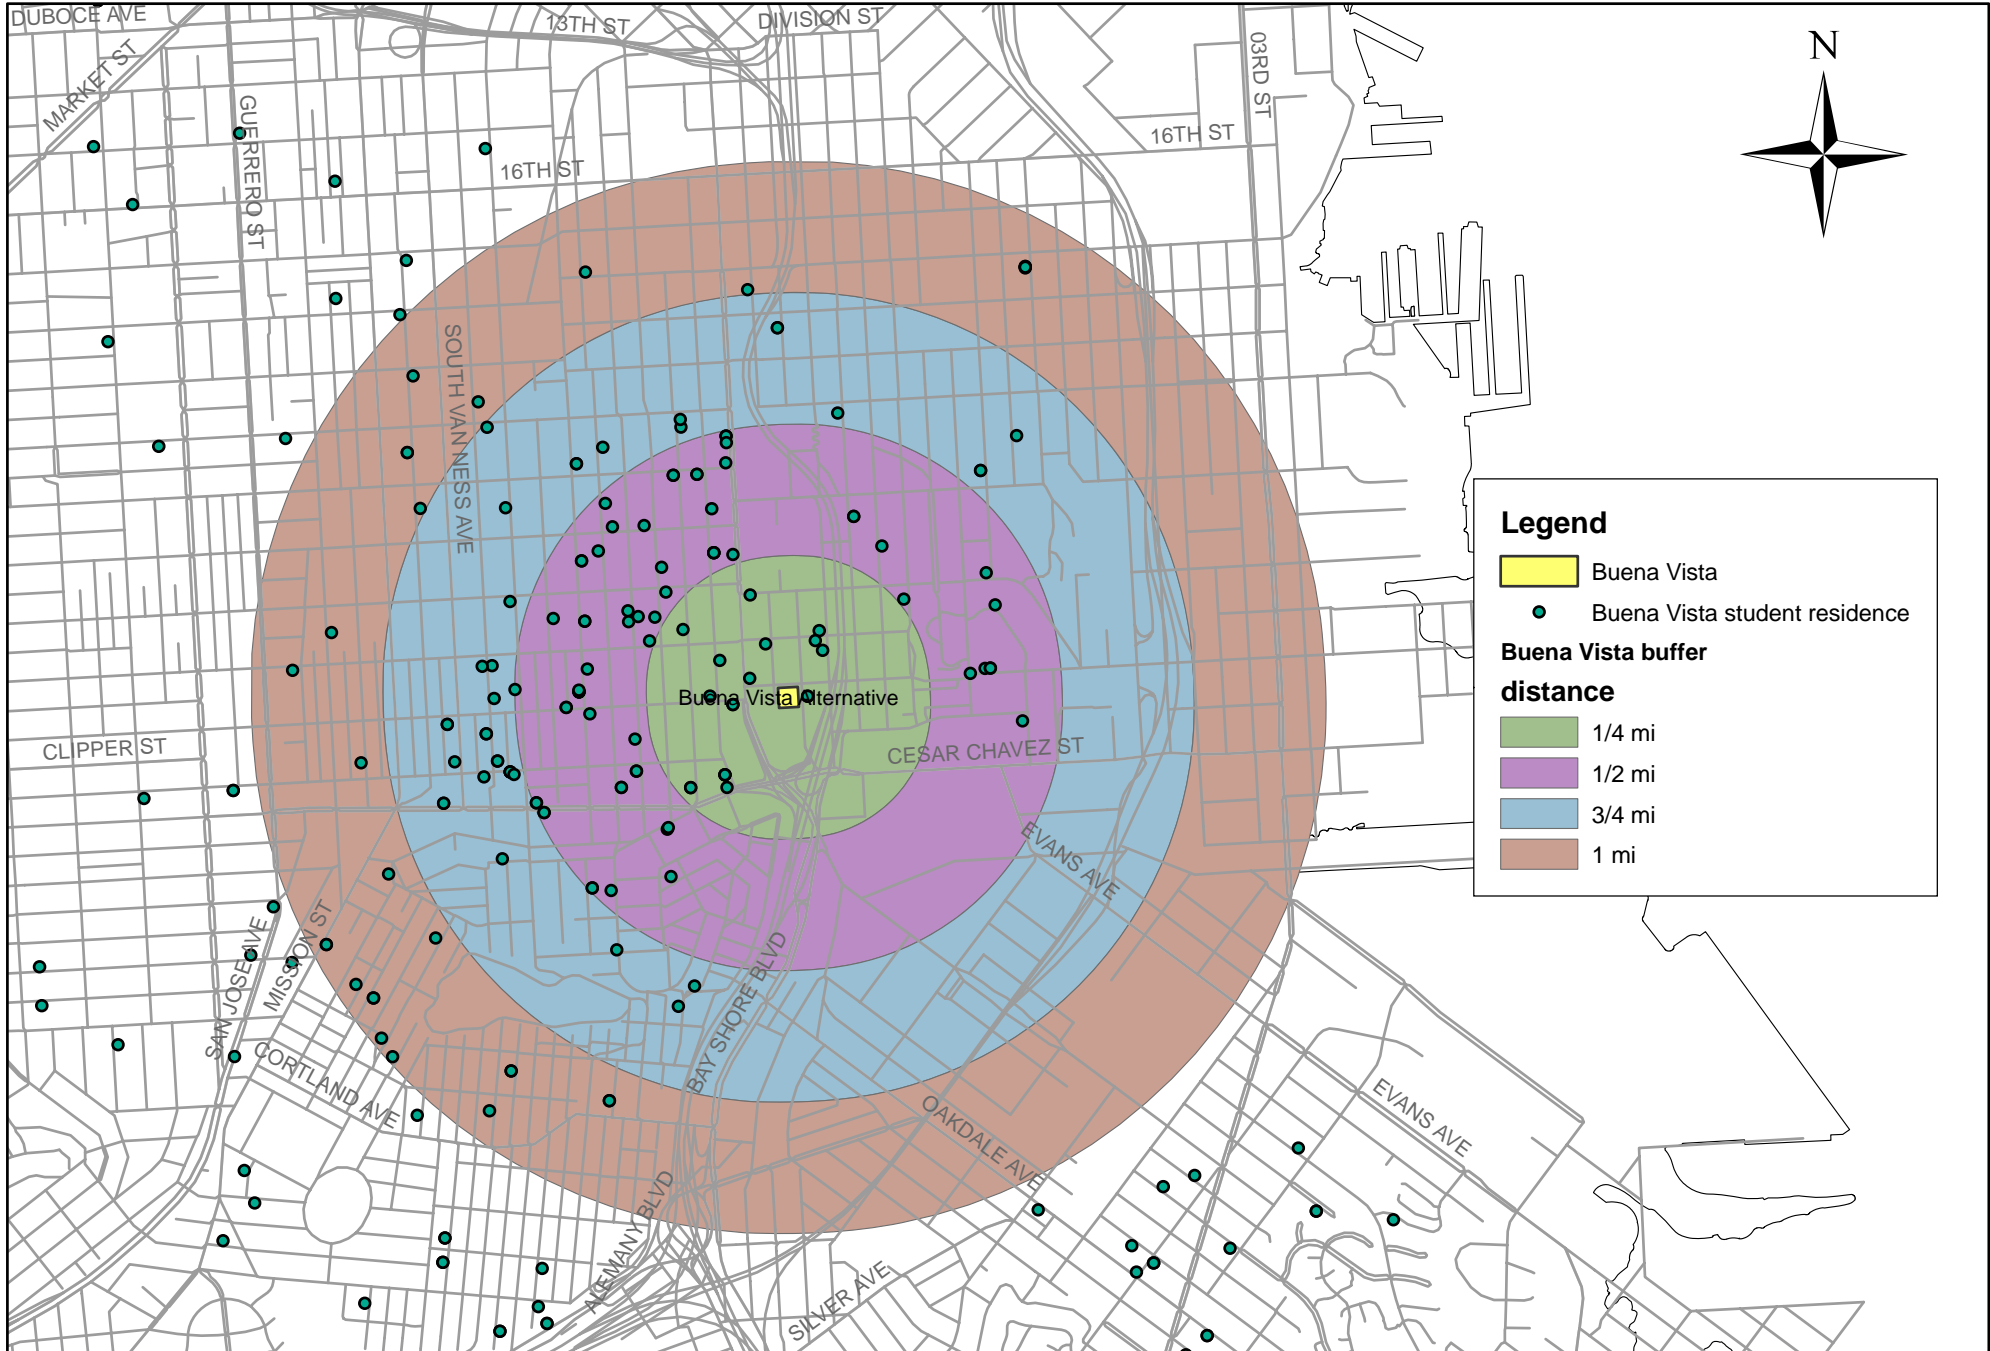

Buena Vista Elementary School, San Francisco, CA

Student Residences

Legend

- Buena Vista
- Buena Vista student residence

Buena Vista buffer distance

- 1/4 mi
- 1/2 mi
- 3/4 mi
- 1 mi