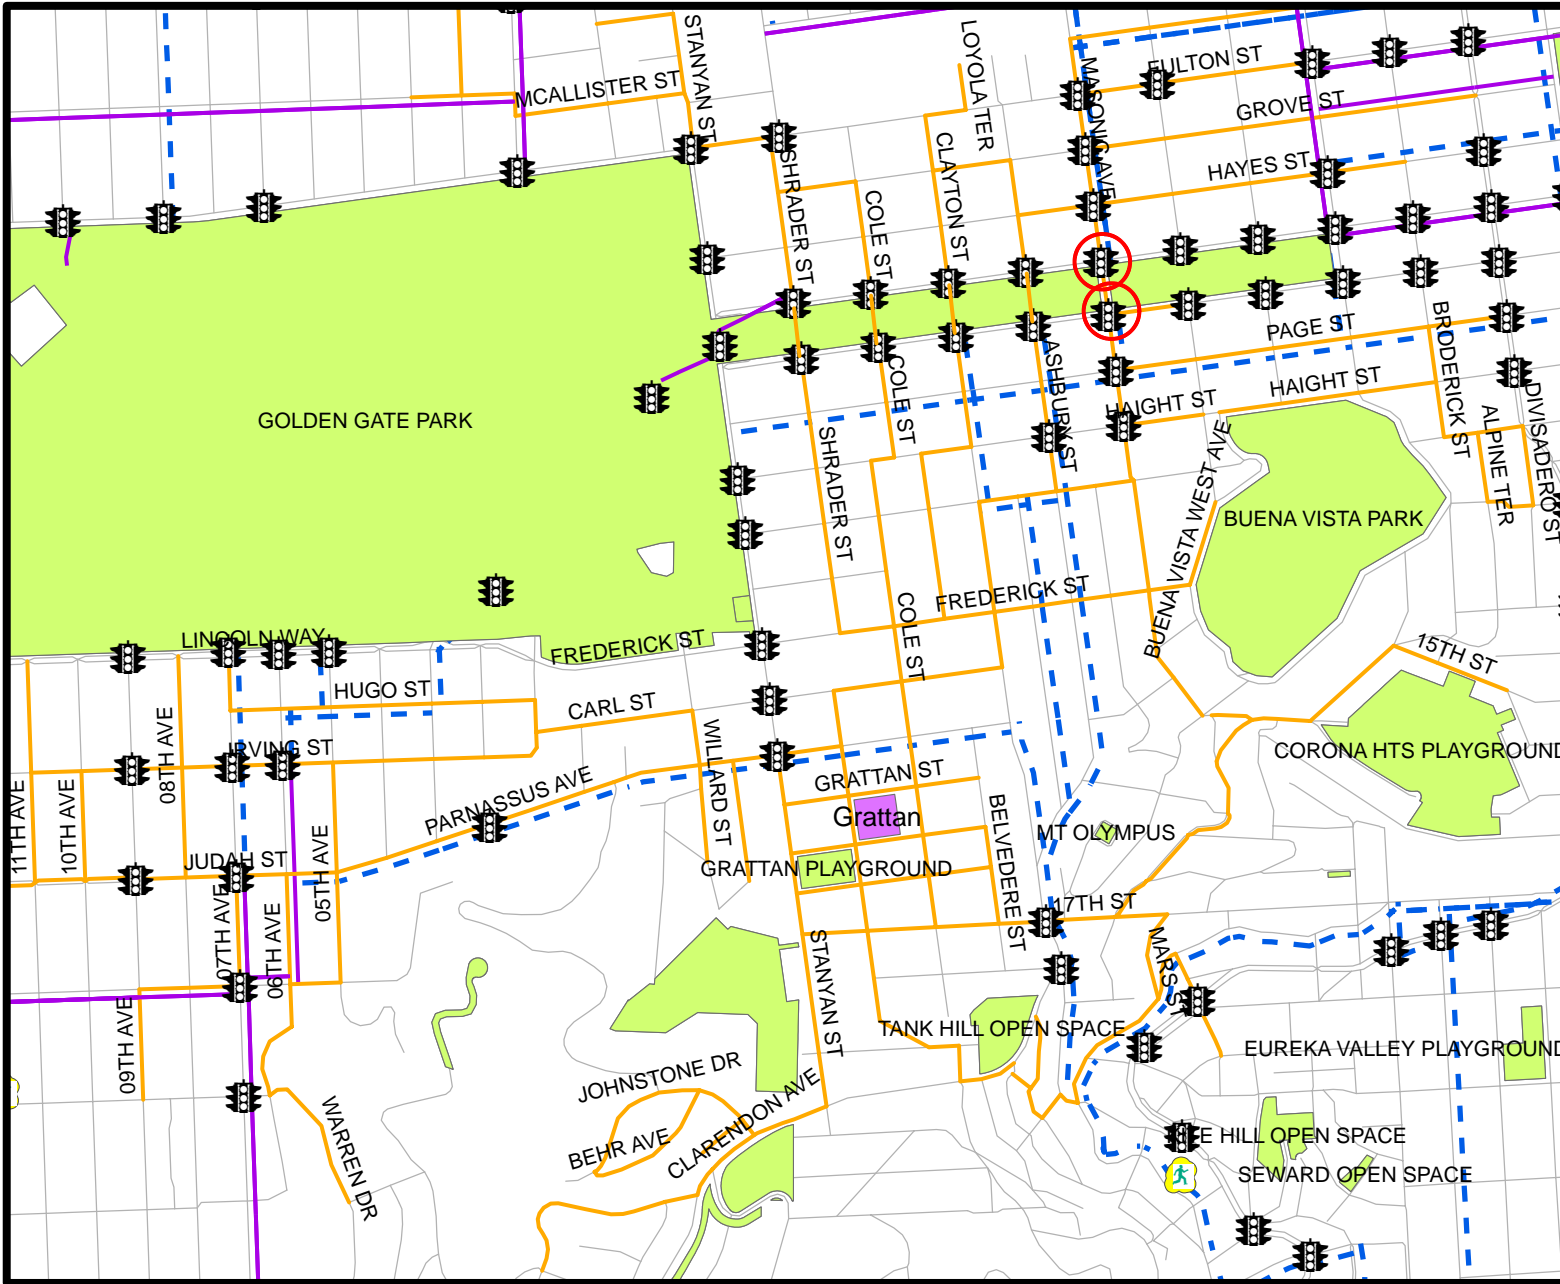

Grattan Elementary - Safe Routes Walking and Biking Map

Legend

- Crossing Guard
- Signal
- Bike Lanes
- Recommended Walking Routes
- Parks and Playgrounds
- Grattan ES
- Bike Routes
- Busy intersection

Date: September 2010 **Disclaimer:**

1. New hazards or conditions may arise. Parents and children should exercise common sense in following the maps.
2. Safe Routes to Schools does not guarantee the safety of the routes.
3. Parents must make final determination regarding whether child is ready to safety travel on any given route.