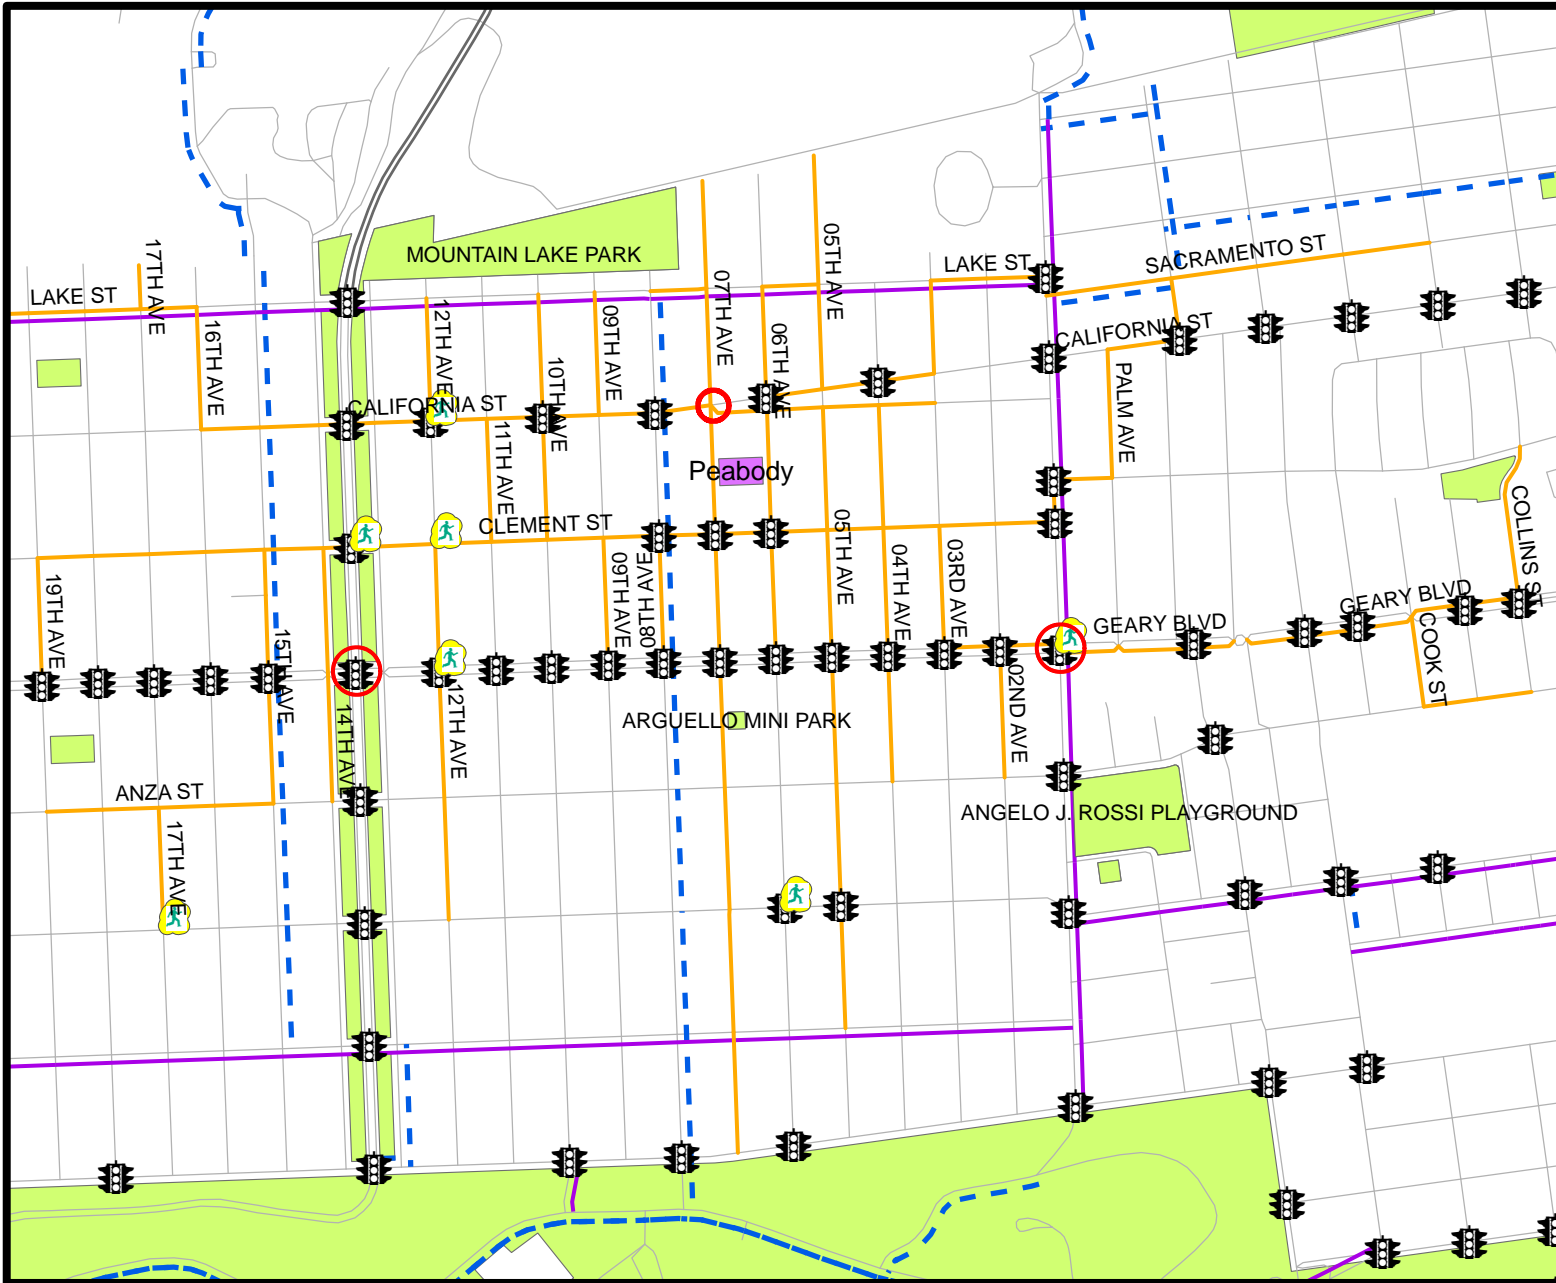

George Peabody Elementary - Safe Routes Walking and Biking Map

Legend

- Crossing Guard
- Signal
- Recommended Walking Routes
- Parks and Playgrounds
- George Peabody ES
- Bike Lanes
- Bike Routes
- Busy intersection

Date: September 2010 **Disclaimer:**

1. New hazards or conditions may arise. Parents and children should exercise common sense in following the maps.
2. Safe Routes to Schools does not guarantee the safety of the routes.
3. Parents must make final determination regarding whether child is ready to safety travel on any given route.