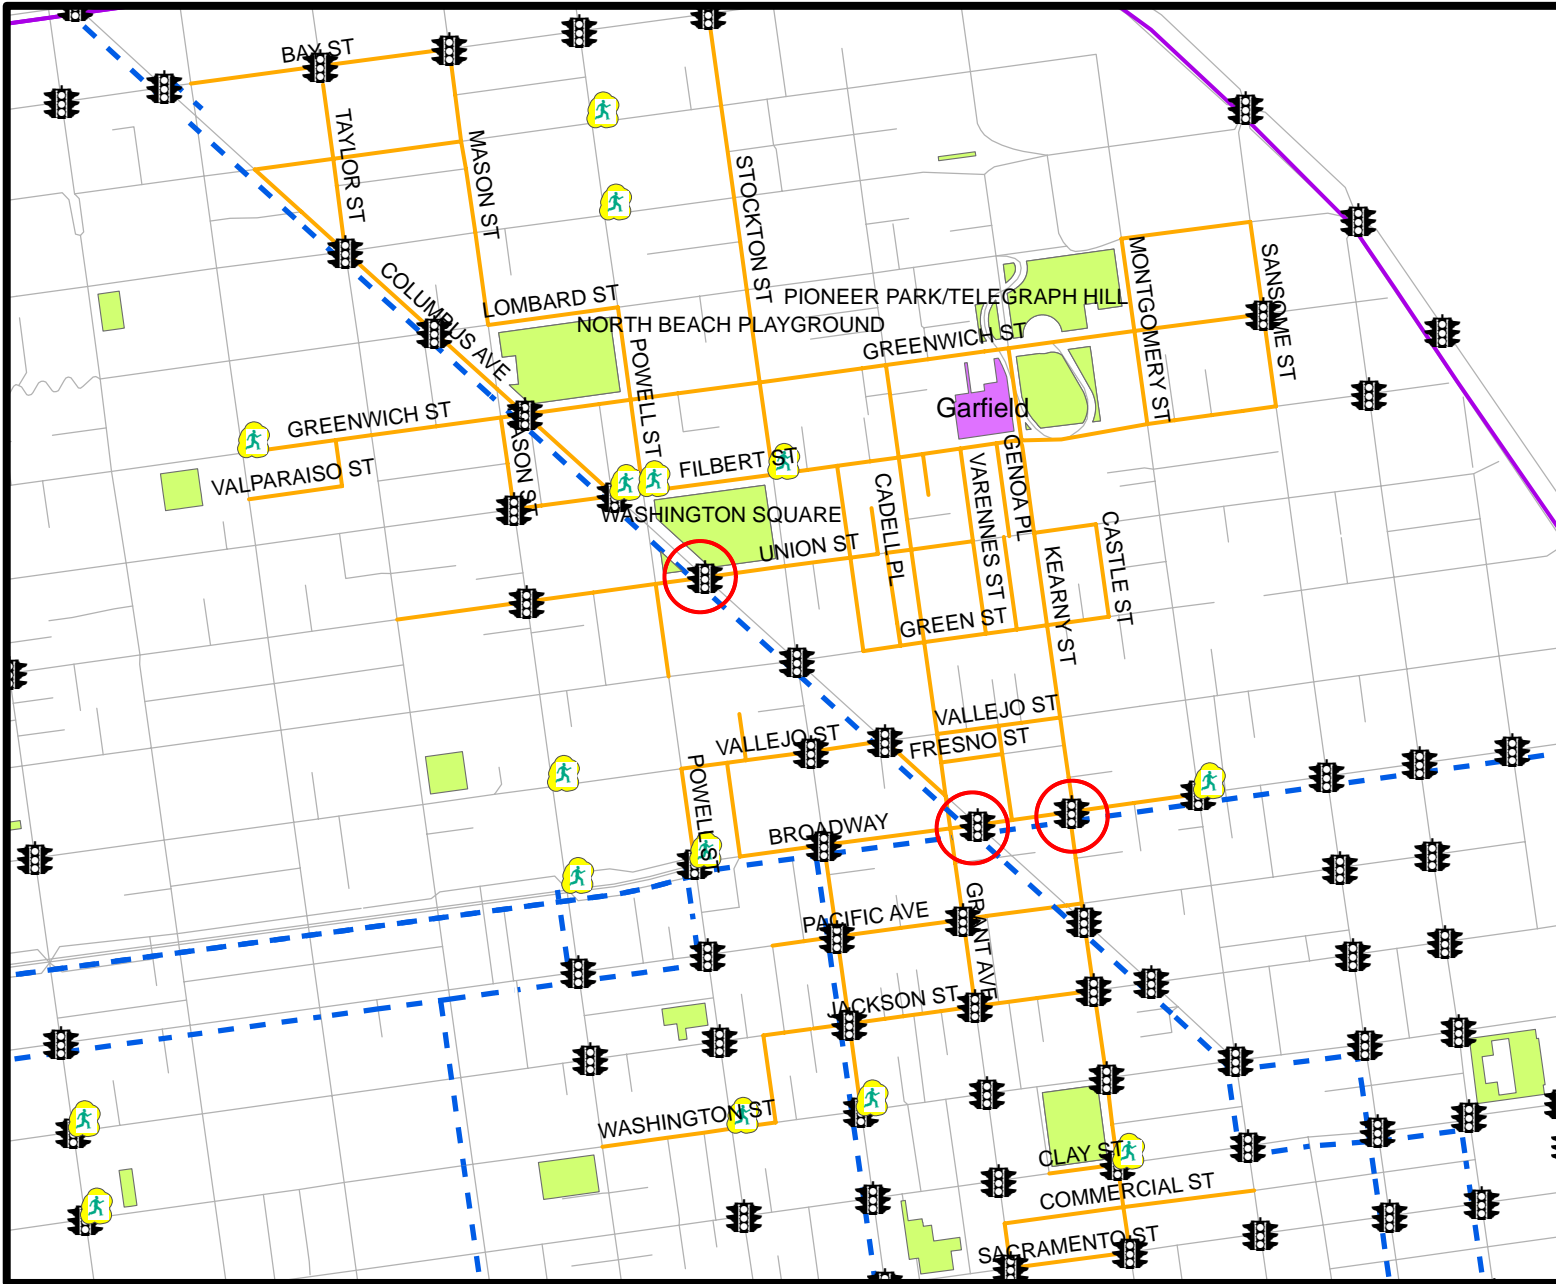

# Garfield Elementary - Safe Routes Walking and Biking Map

## Legend

- Crossing Guard
- Signal
- Bike Lanes
- Bike Routes
- Recommended Walking Routes
- Parks and Playgrounds
- Garfield ES
- Busy intersection

Date: September 2010 **Disclaimer:**

1. New hazards or conditions may arise. Parents and children should exercise common sense in following the maps.
2. Safe Routes to Schools does not guarantee the safety of the routes.
3. Parents must make final determination regarding whether child is ready to safety travel on any given route.