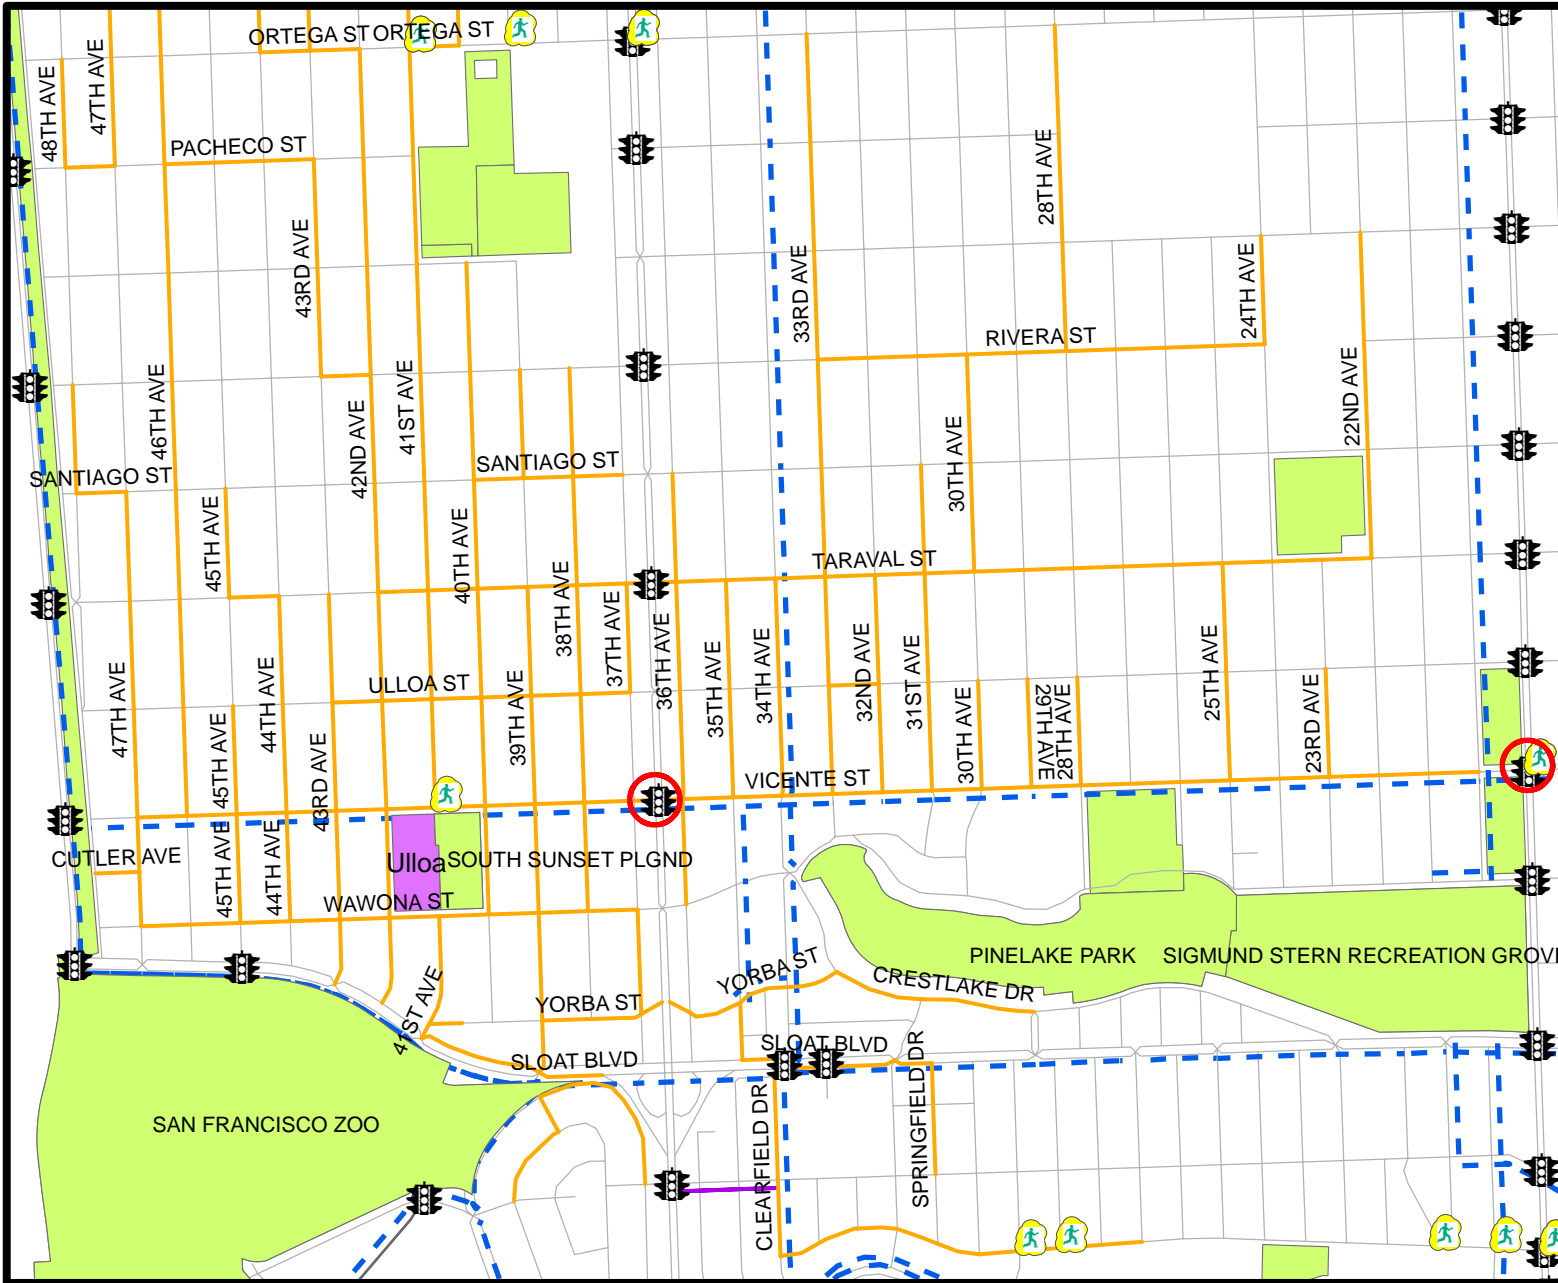

Ulloa Elementary - Safe Routes Walking and Biking Map

Legend

- Crossing Guard
- Signal
- Recommended Walking Routes
- Parks and Playgrounds
- Ulloa ES
- Bike Lanes
- Bike Routes
- Busy intersection

Date: September 2010 **Disclaimer:**

1. New hazards or conditions may arise. Parents and children should exercise common sense in following the maps.
2. Safe Routes to Schools does not guarantee the safety of the routes.
3. Parents must make final determination regarding whether child is ready to safety travel on any given route.