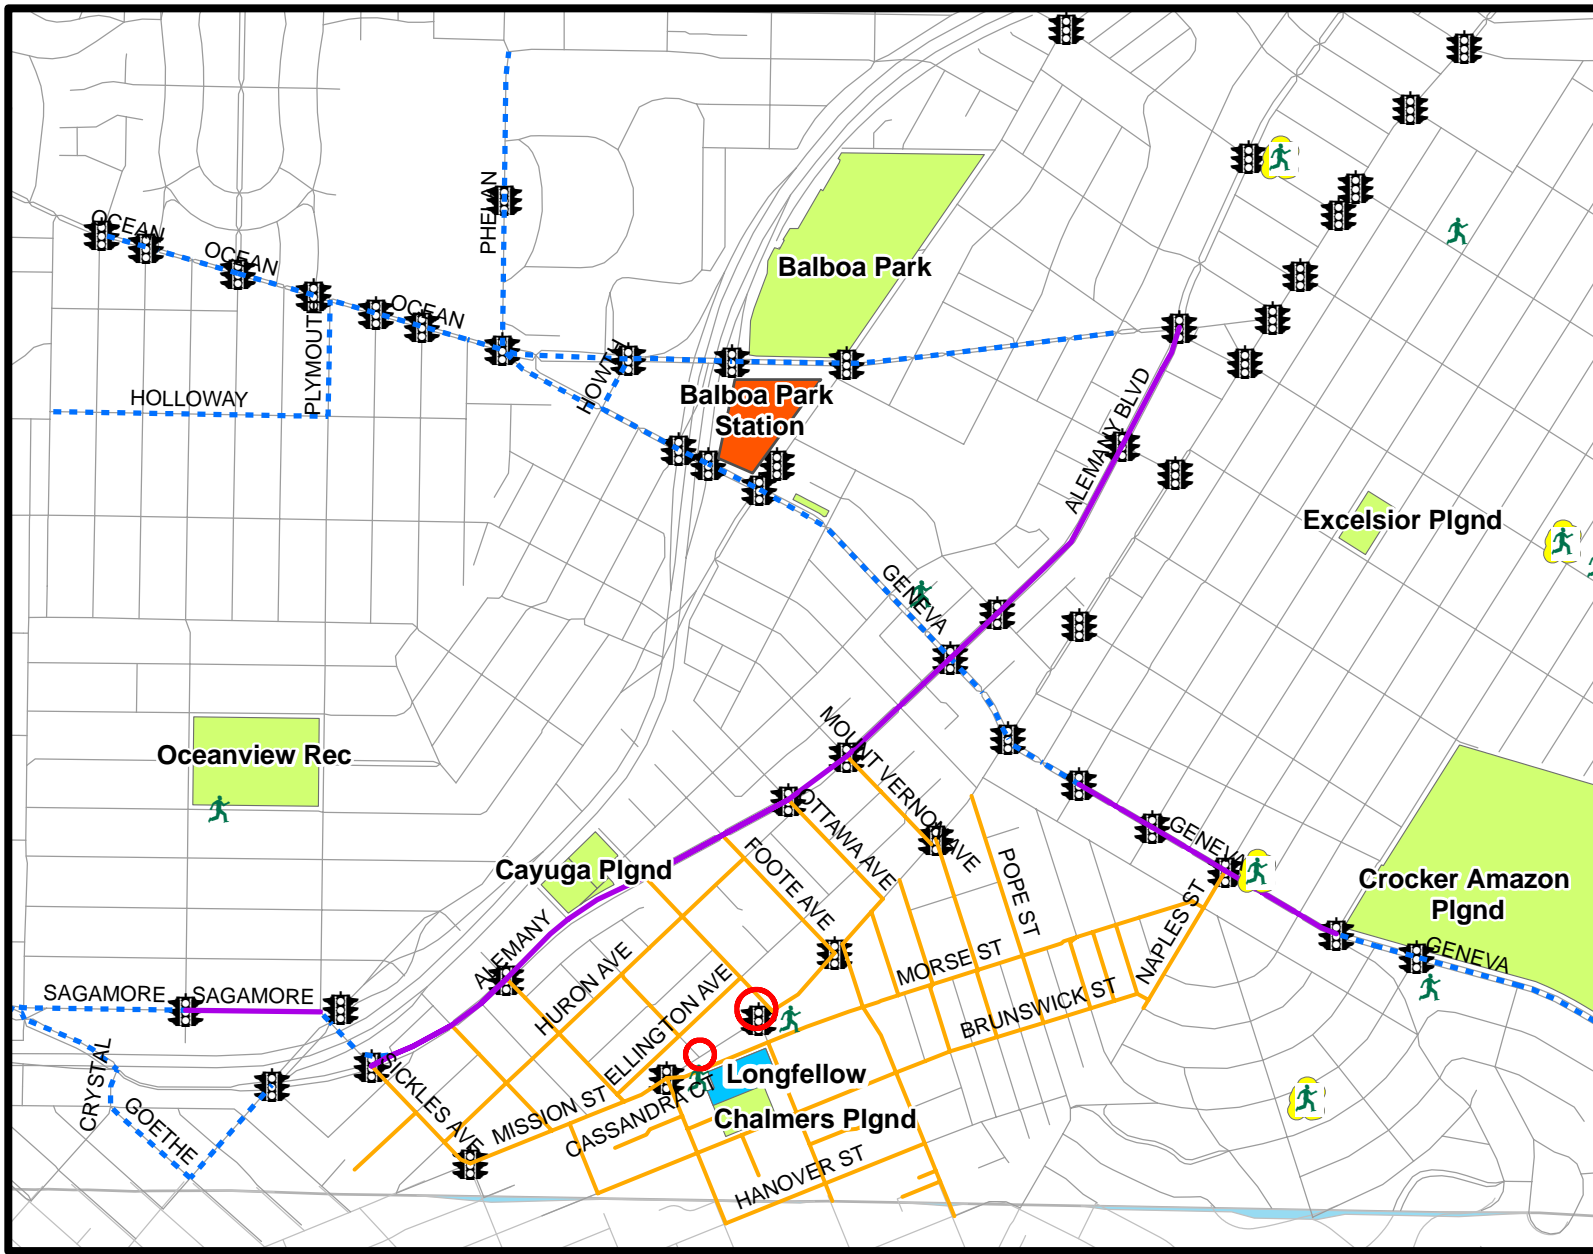

Longfellow ES - Safe Routes Walking and Biking Map

Legend

- Crossing Guards
- Longfellow ES
- Bike Lanes
- Bike Routes
- Recommended walking routes
- Signal
- Parks & Playgrounds
- Busy intersections

Date: March 2010

Disclaimer:

1. New hazards or conditions may arise. Parents and children should exercise common sense in following the maps.
2. Safe Routes to Schools does not guarantee the safety of the routes.
3. Parents must make final determination regarding whether child is ready to safety travel on any given route.