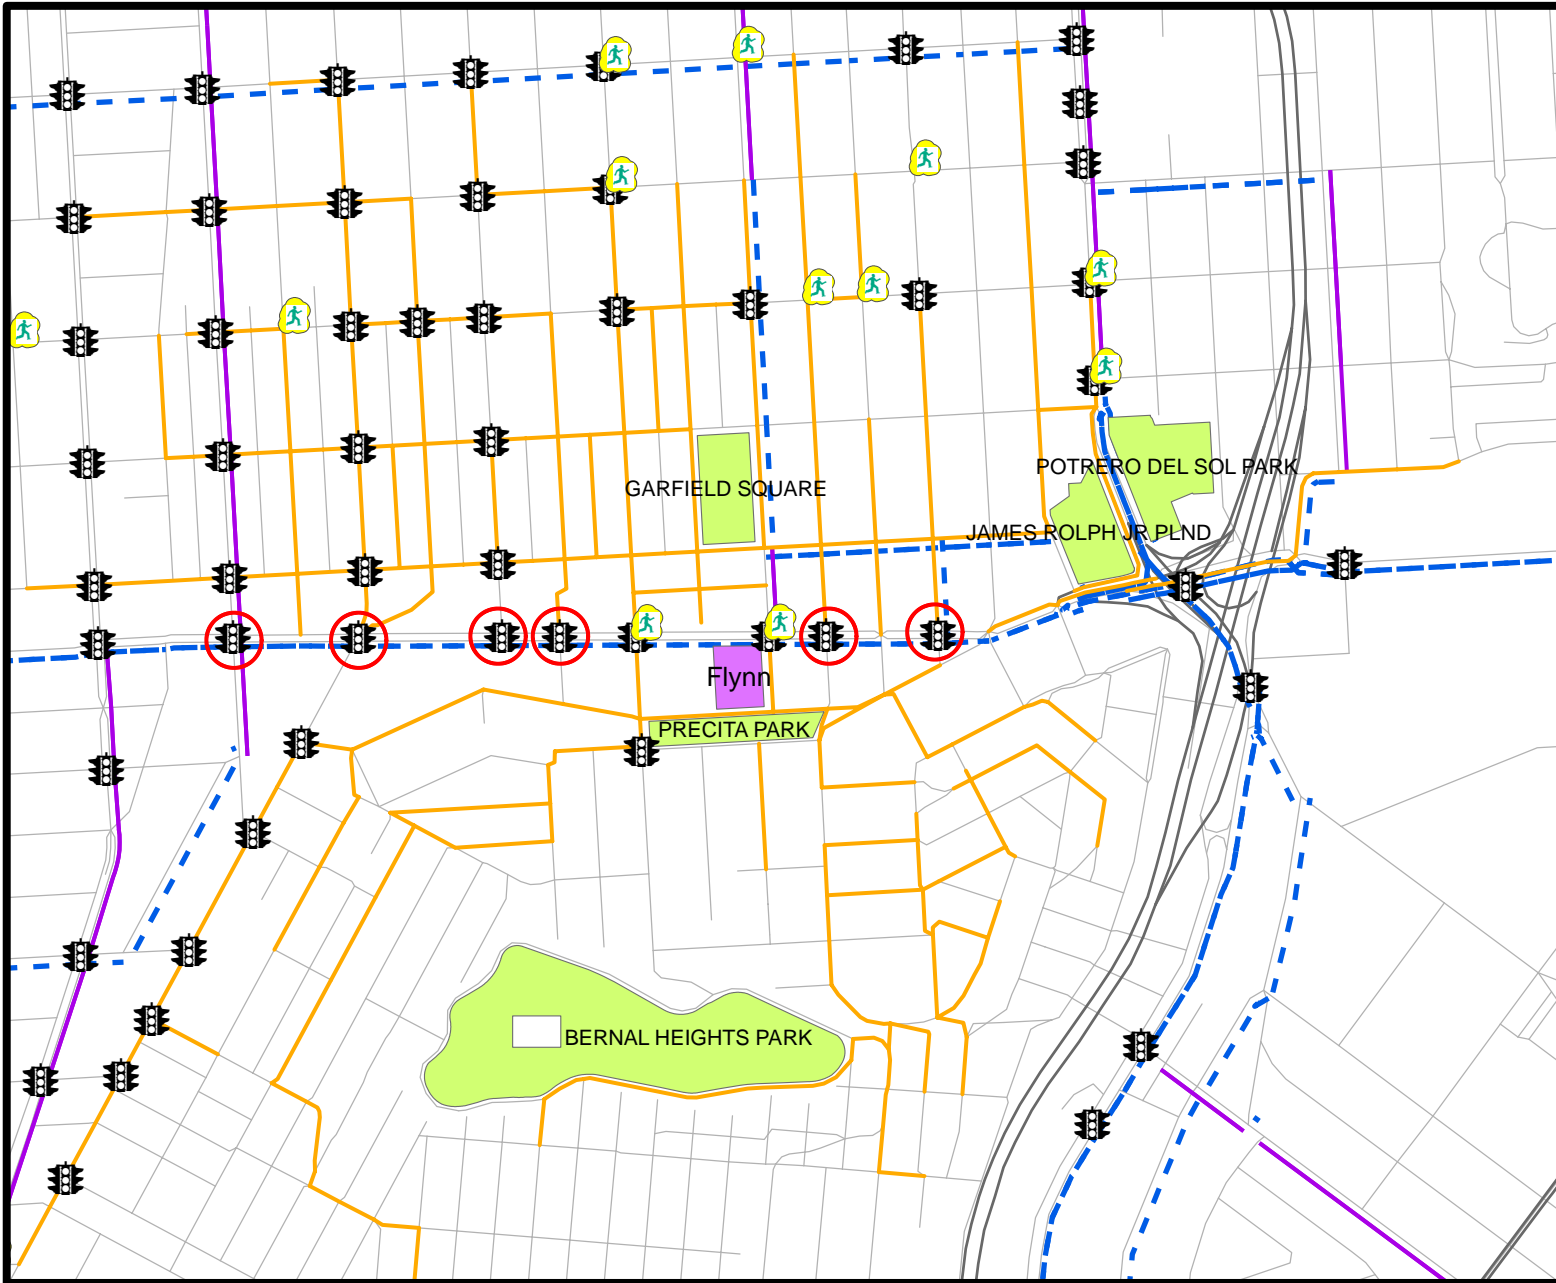

Leonard Flynn Elementary - Safe Routes Walking and Biking Map

Legend

-  Crossing Guard
-  Signal
-  Parks and Playgrounds
-  Recommended Walking Routes
-  Flynn ES
-  Bike Lanes
-  Bike Routes
-  Busy intersection

Date: September 2010 **Disclaimer:**

1. New hazards or conditions may arise. Parents and children should exercise common sense in following the maps.
2. Safe Routes to Schools does not guarantee the safety of the routes.
3. Parents must make final determination regarding whether child is ready to safety travel on any given route.