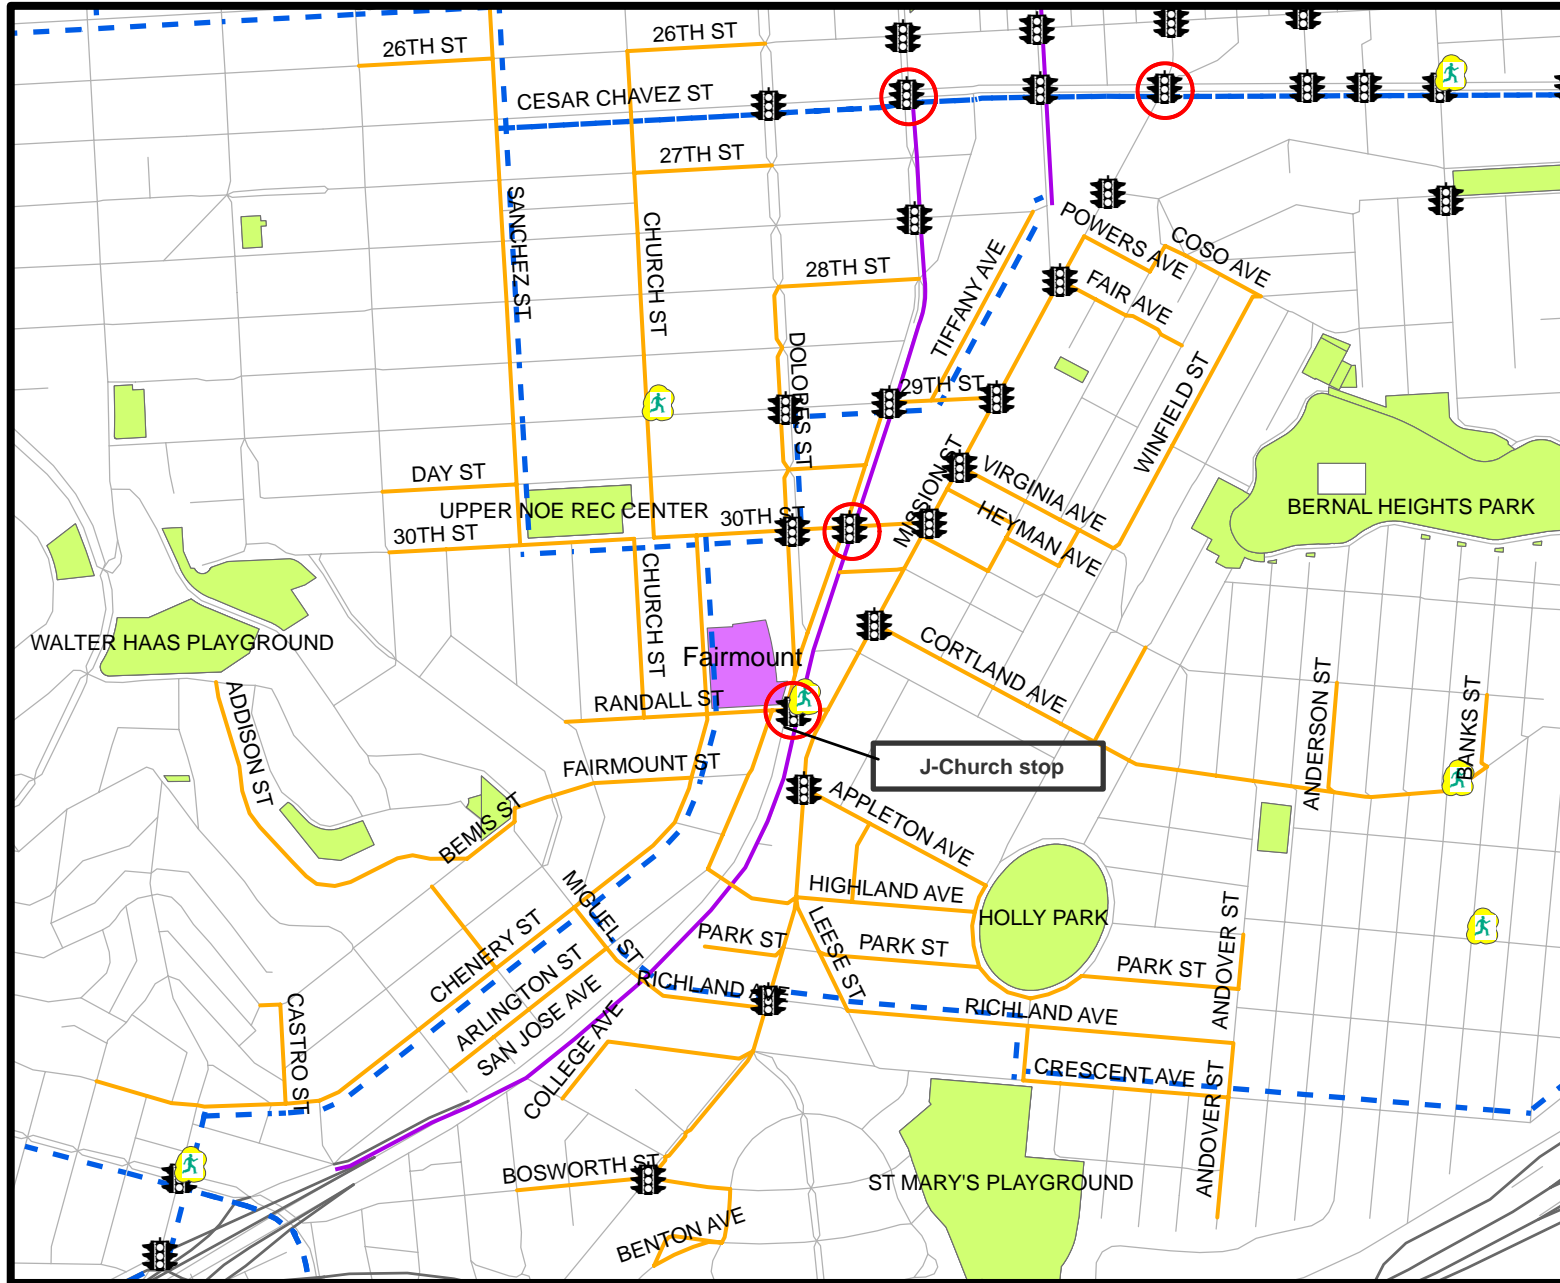

# Fairmount Elementary - Safe Routes Walking and Biking Map

## Legend

- Crossing Guard
- Recommended Walking Routes
- Bike Lanes
- Bike Routes
- Parks and Playgrounds
- Fairmount ES
- Signal
- Busy intersection

Date: September 2010 **Disclaimer:**

1. New hazards or conditions may arise. Parents and children should exercise common sense in following the maps.
2. Safe Routes to Schools does not guarantee the safety of the routes.
3. Parents must make final determination regarding whether child is ready to safety travel on any given route.