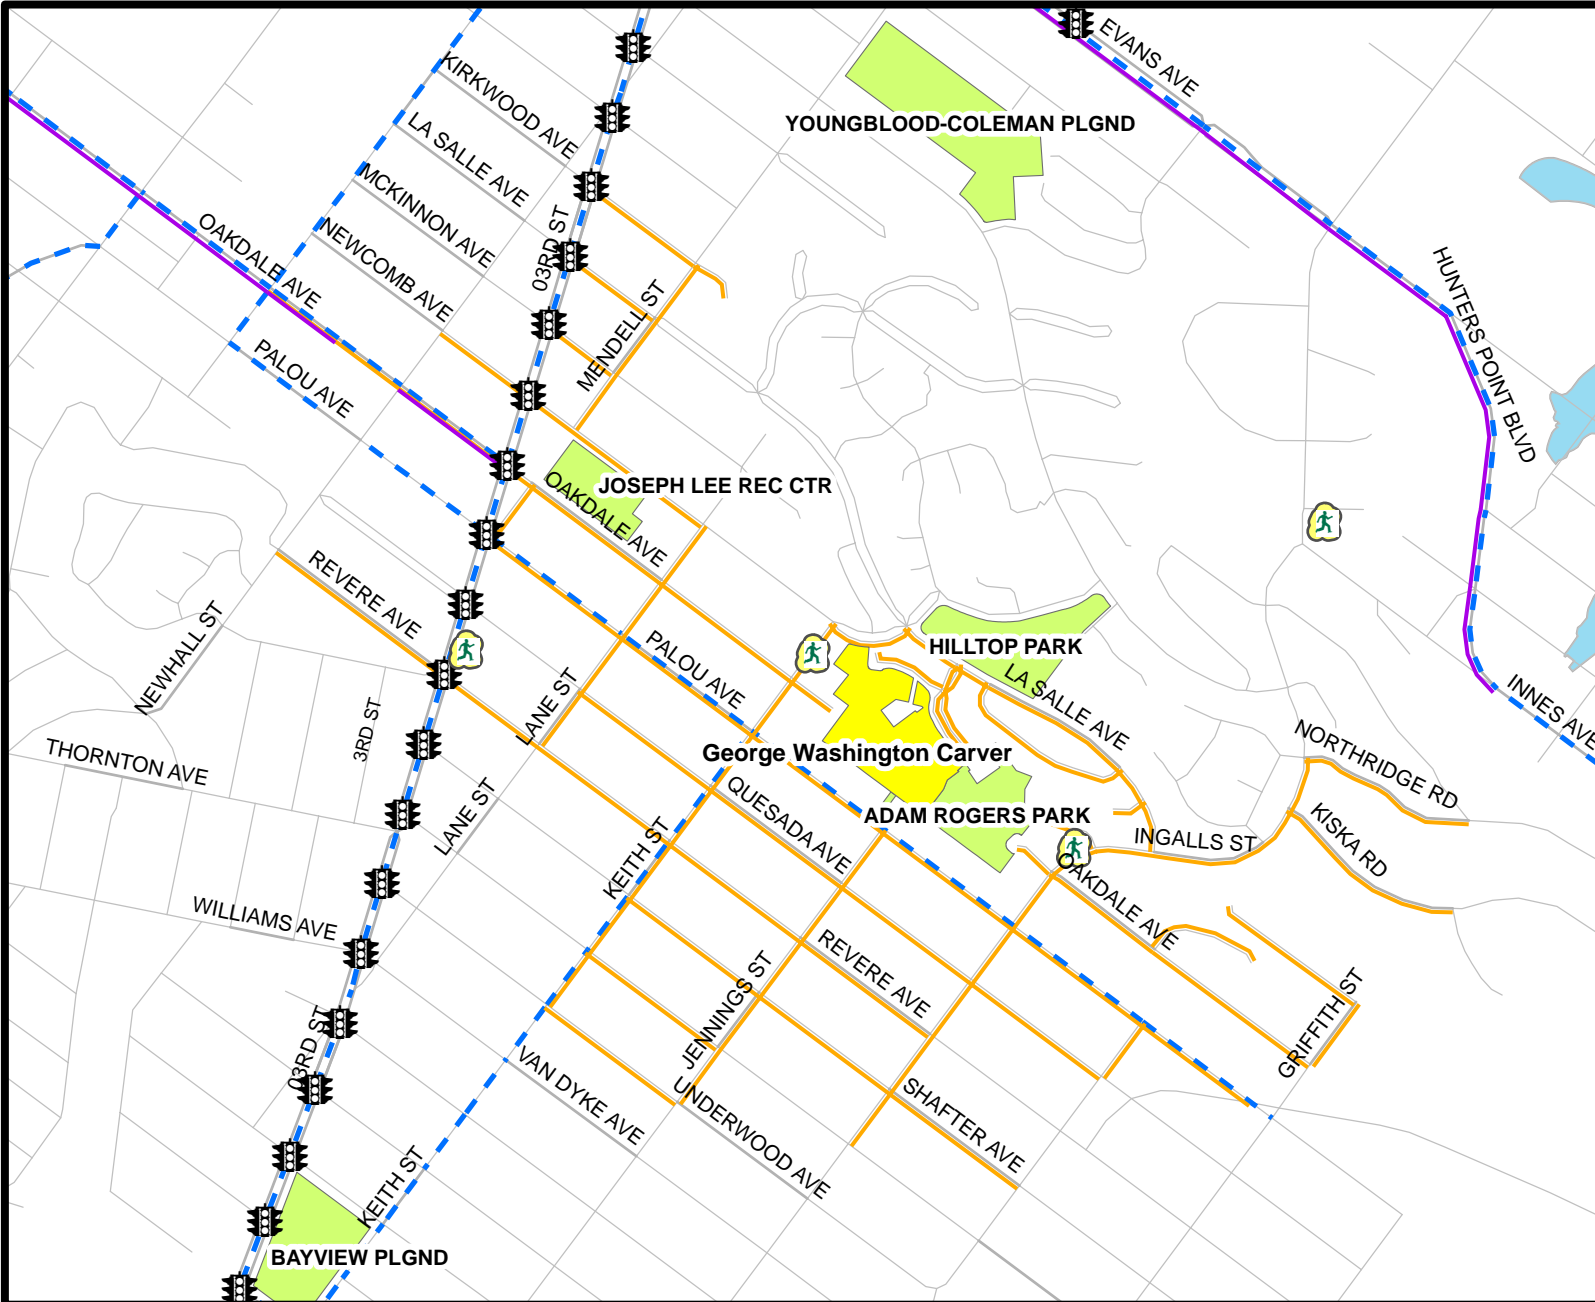

Carver ES - Safe Routes Walking and Biking Map

Legend

-  Crossing Guards
-  George Washington Carver
-  Parks and Playgrounds
-  Bike Lanes
-  Signal
-  Recommended Walking Routes
-  Bike Routes

Date: March 2010

Disclaimer:

1. New hazards or conditions may arise. Parents and children should exercise common sense in following the maps.
2. Safe Routes to Schools does not guarantee the safety of the routes.
3. Parents must make final determination regarding whether child is ready to safety travel on any given route.